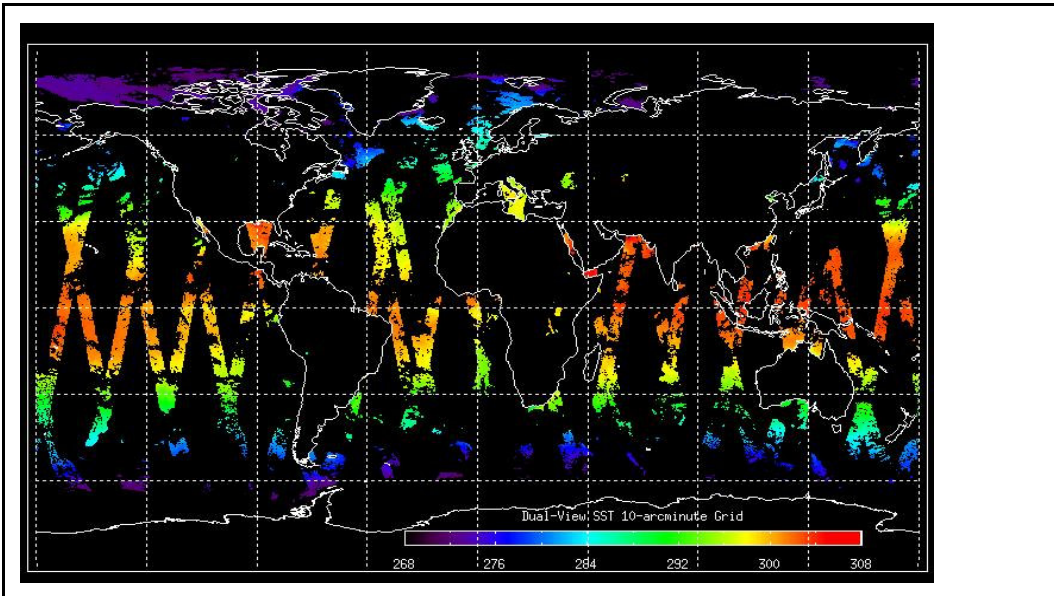

Meteo Map

Map of meteo products for: **18-Jun-09**