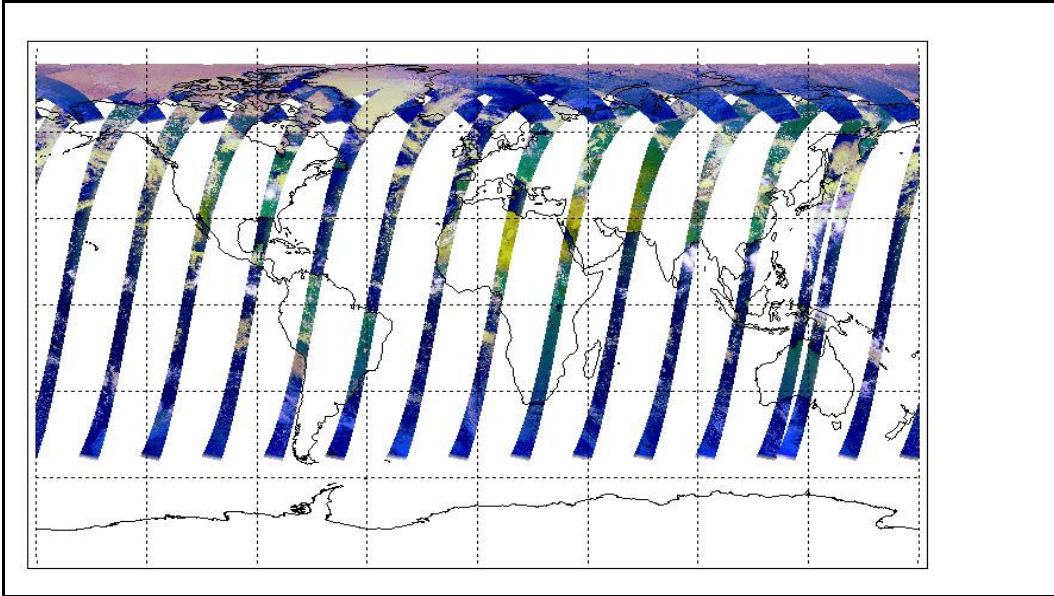

38159	17-Jun-09	High Jitter
38160	18-Jun-09	High Jitter
38161	18-Jun-09	19 AGO Loop changes, High Jitter
38162	18-Jun-09	High Jitter
38163	18-Jun-09	High Jitter

FLAG
FLAG
FLAG
FLAG
FLAG

Weekly

Latest version of the weekly RAL report on: **19-Jun-09**

Out of date by: **11 days**

Report Date	08-Jun-09
Anomalies	Mean Jitter: ~790/orbit - worst case ~970/orbit (improving wrt the previous report)

FLAG

Browse Map

Map of browse products for: **18-Jun-09**