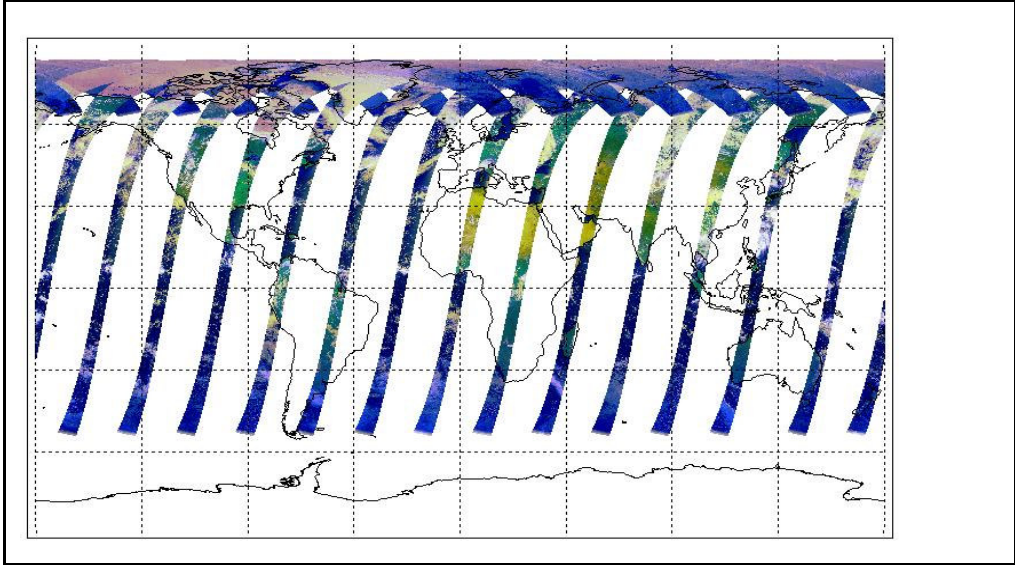

Weekly

Latest version of the weekly RAL report on: **18-Jun-09**

Out of date by: **10 days**

FLAG

Report Date 08-Jun-09

Anomalies Mean Jitter: ~790/orbit - worst case ~970/orbit (improving wrt the previous report)

Browse Map

Map of browse products for: **17-Jun-09**