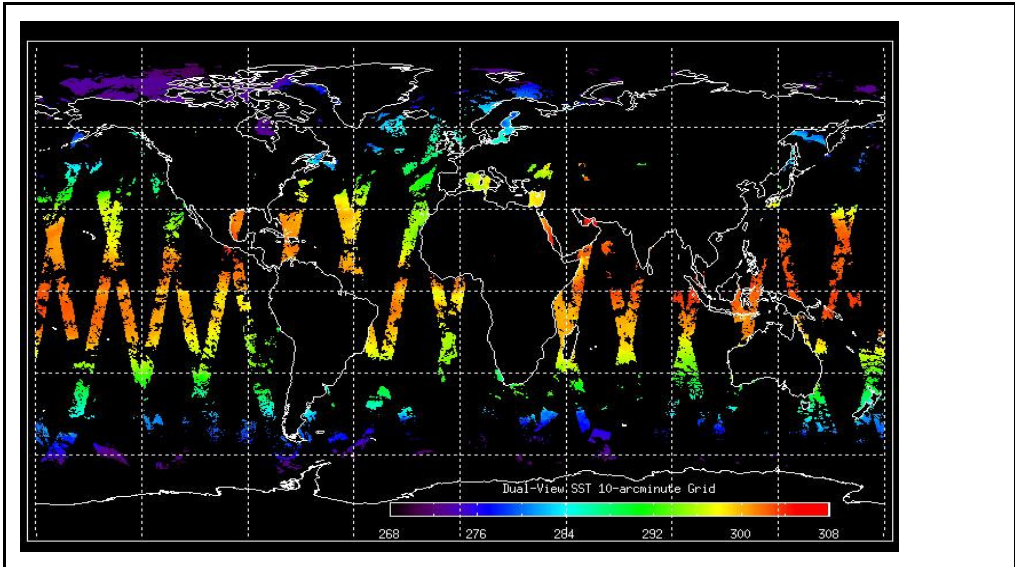

Meteo Map

Map of meteo products for: **17-Jun-09**