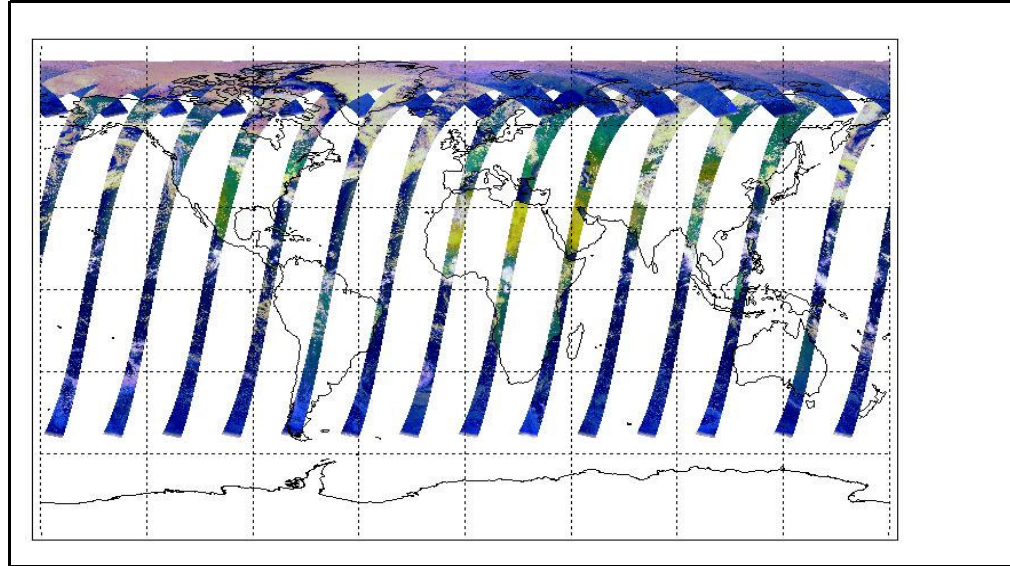

Weekly

Latest version of the weekly RAL report on: **17-Jun-09**

Out of date by: **23 days**

FLAG

Report Date 25-May-09

Anomalies Mean Jitter: -1070/orbit - worst case -1335/orbit (little change wrt the previous report). AATSR out-gassing from May 26 (0932h) until May 29 (2109h)

Browse Map

Map of browse products for: **16-Jun-09**