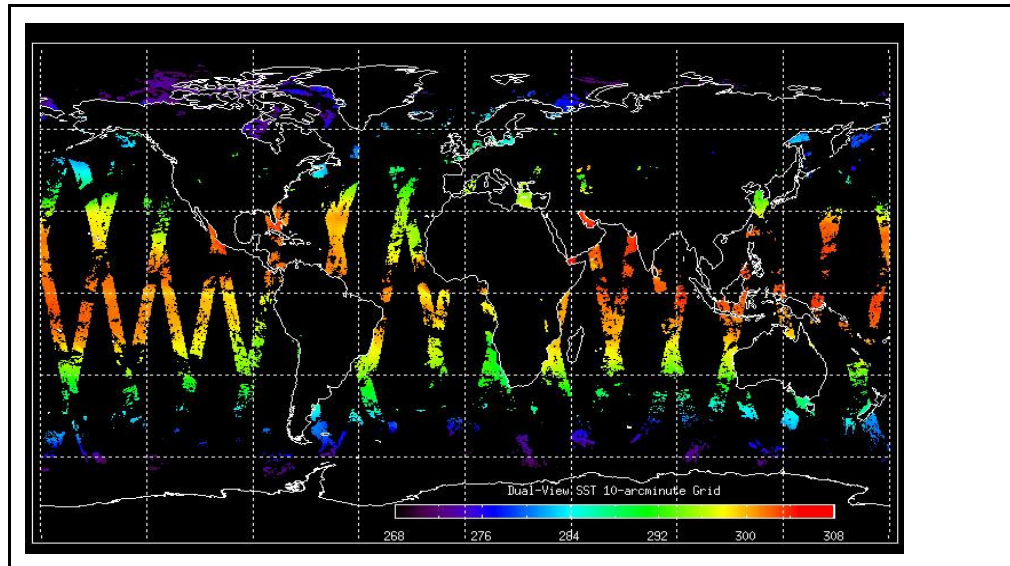

Meteo Map

Map of meteo products for: **16-Jun-09**