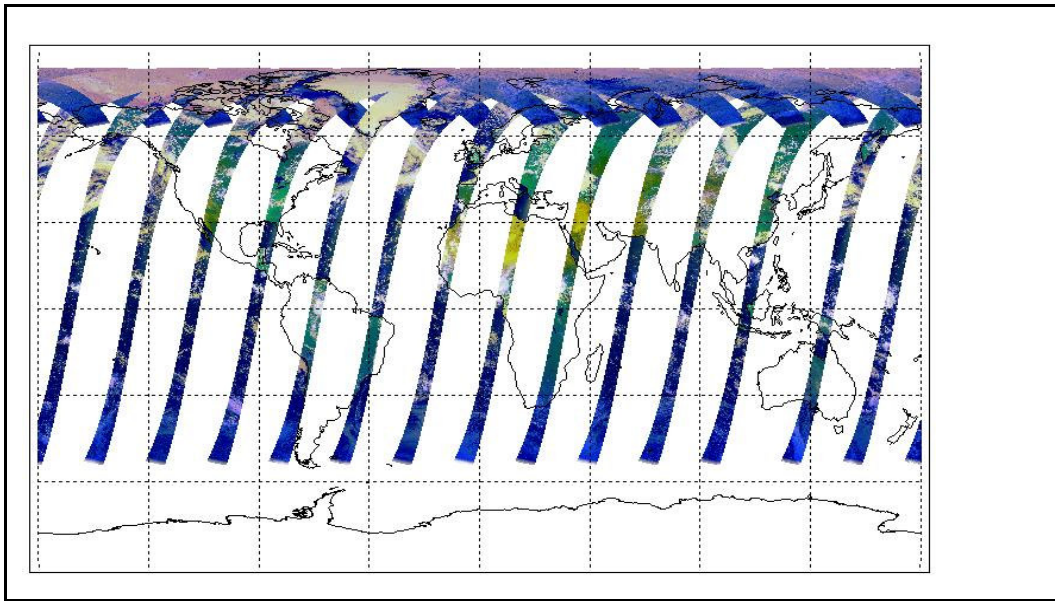

38118	15-Jun-09	High Jitter
38119	15-Jun-09	High Jitter
38120	15-Jun-09	High Jitter

FLAG
FLAG
FLAG

Weekly

Latest version of the weekly RAL report on: **16-Jun-09**

Out of date by: **22 days**

FLAG

Report Date	25-May-09
Anomalies	Mean Jitter: -1070/orbit - worst case -1335/orbit (little change wrt the previous report). AATSR out-gassing from May 26 (0932h) until May 29 (2109h)

Browse Map

Map of browse products for: **15-Jun-09**