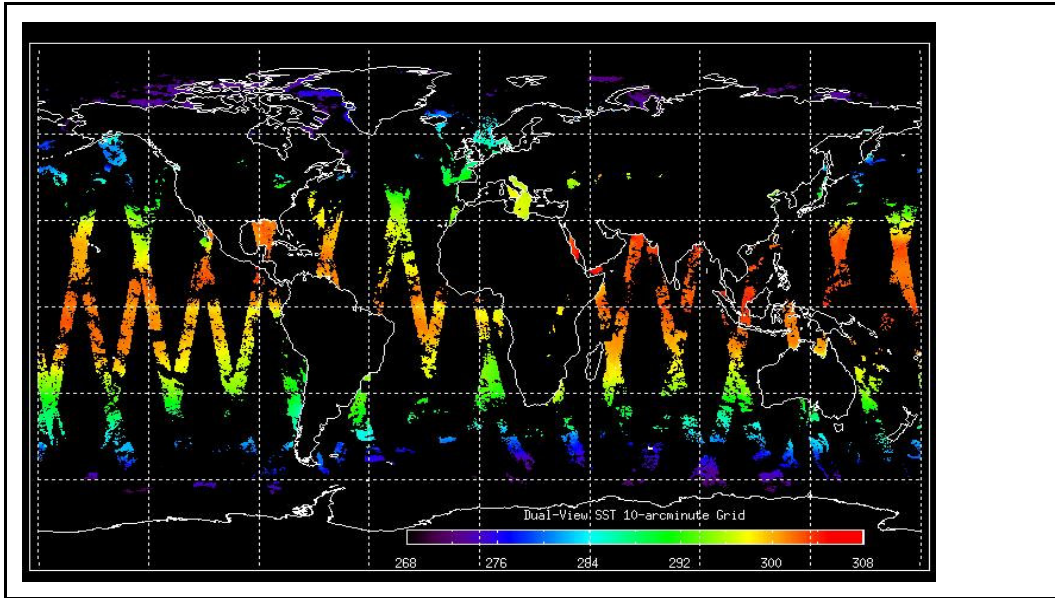

Meteo Map

Map of meteo products for: **15-Jun-09**