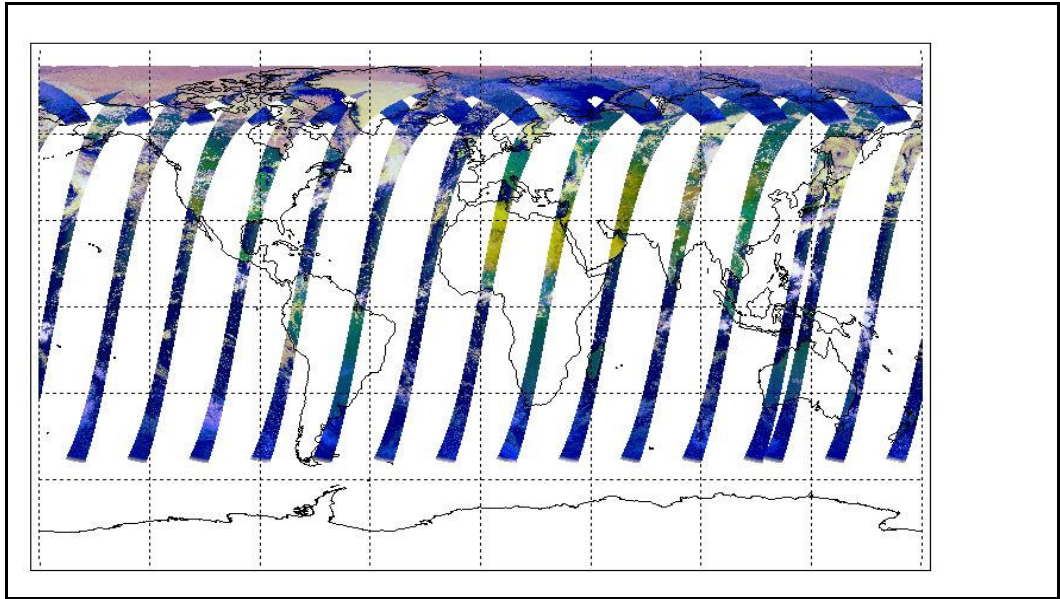

38104	14-Jun-09	High Jitter
38105	14-Jun-09	High Jitter
38106	14-Jun-09	High Jitter

FLAG
FLAG
FLAG

Weekly

Latest version of the weekly RAL report on: **15-Jun-09**

Out of date by: **21 days**

FLAG

Report Date	25-May-09
Anomalies	Mean Jitter: -1070/orbit - worst case -1335/orbit (little change wrt the previous report). AATSR out-gassing from May 26 (0932h) until May 29 (2109h)

Browse Map

Map of browse products for: **14-Jun-09**