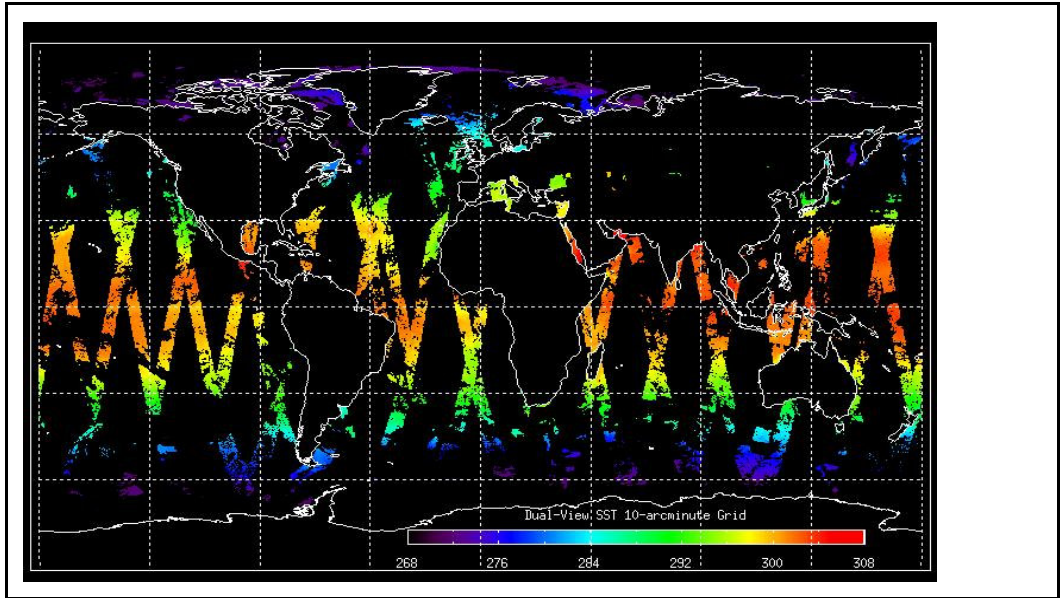

Meteo Map

Map of meteo products for: **14-Jun-09**