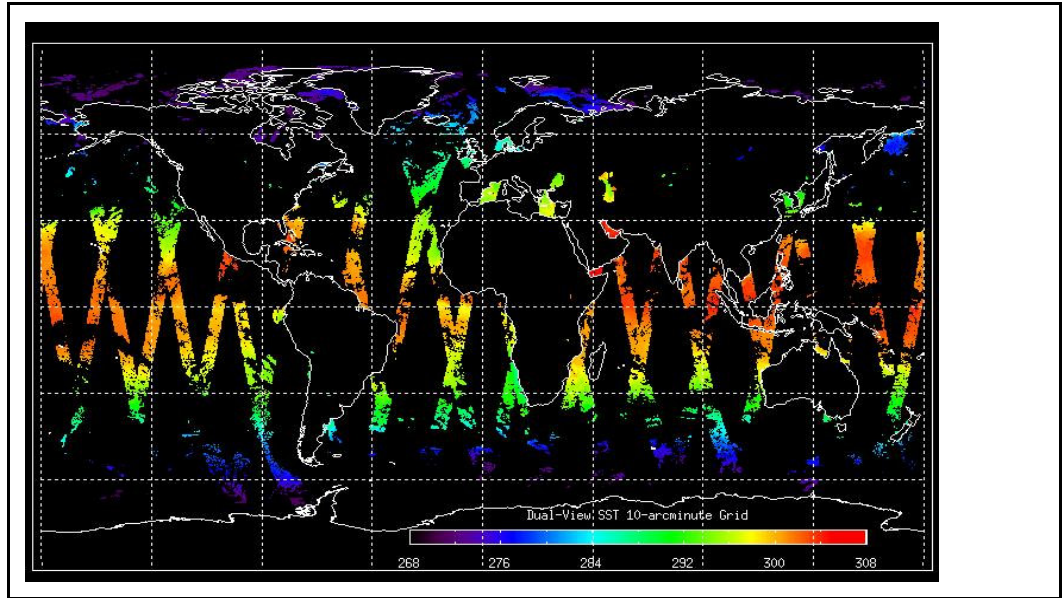

Meteo Map

Map of meteo products for: **13-Jun-09**