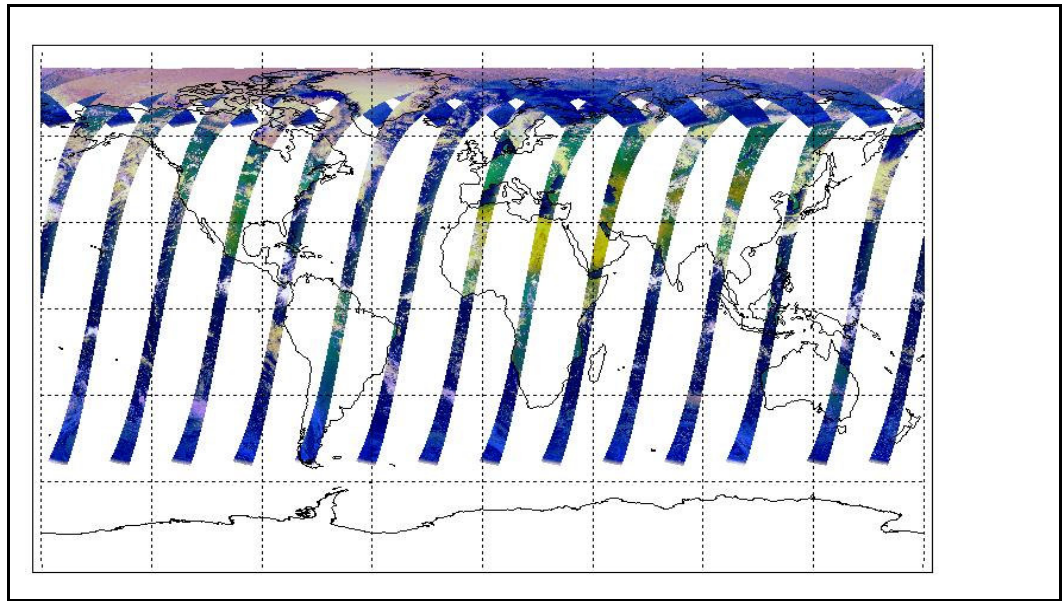

38088	12-Jun-09	High Jitter
38089	13-Jun-09	High Jitter
38090	13-Jun-09	High Jitter
38091	13-Jun-09	High Jitter

FLAG
FLAG
FLAG
FLAG

Weekly

Latest version of the weekly RAL report on: **15-Jun-09**

Out of date by: **21 days**

FLAG

Report Date	25-May-09
Anomalies	Mean Jitter: -1070/orbit - worst case -1335/orbit (little change wrt the previous report). AATSR out-gassing from May 26 (0932h) until May 29 (2109h)

Browse Map

Map of browse products for: **13-Jun-09**