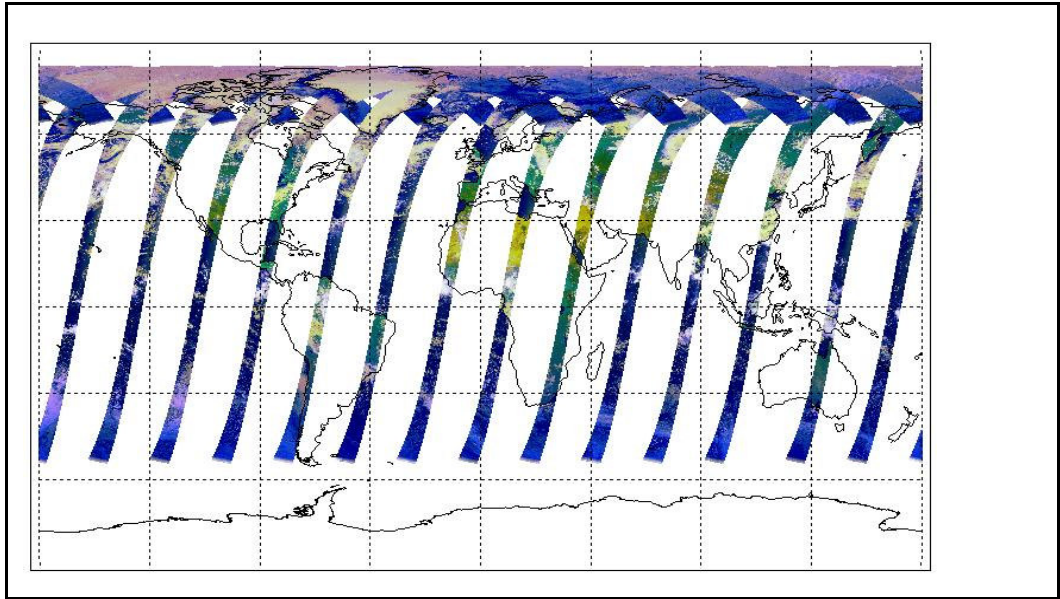

38065	11-Jun-09	High Jitter
38066	11-Jun-09	High Jitter
38073	11-Jun-09	High Jitter
38074	11-Jun-09	High Jitter
38075	12-Jun-09	High Jitter

FLAG
FLAG
FLAG
FLAG
FLAG

Weekly

Latest version of the weekly RAL report on: **15-Jun-09**

Out of date by: **21 days**

FLAG

Report Date	25-May-09
Anomalies	Mean Jitter: -1070/orbit - worst case -1335/orbit (little change wrt the previous report). AATSR out-gassing from May 26 (0932h) until May 29 (2109h)

Browse Map

Map of browse products for: **12-Jun-09**