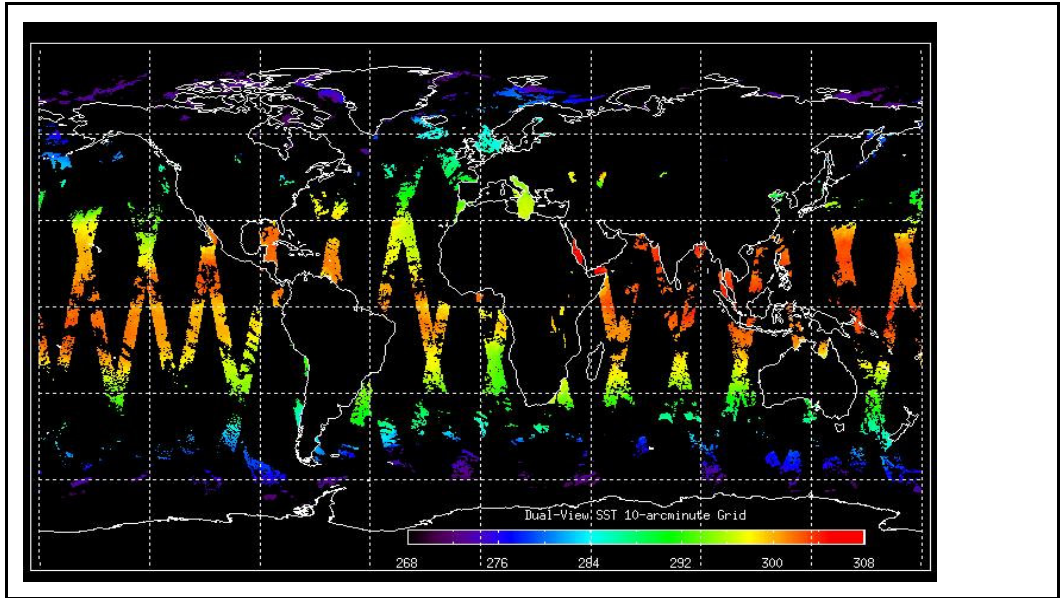

Meteo Map

Map of meteo products for: **12-Jun-09**