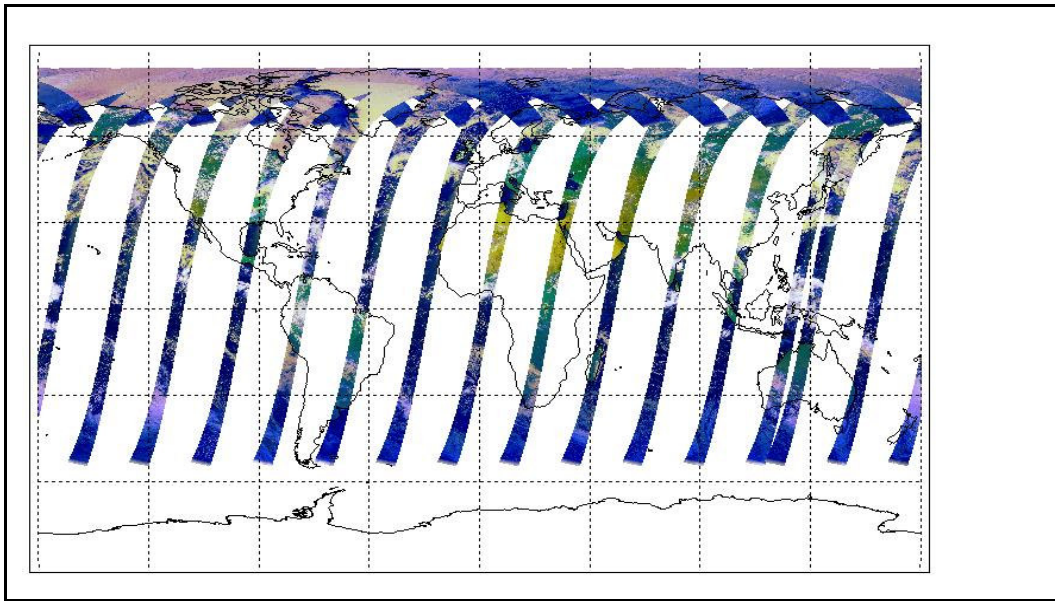

38048	10-Jun-09	High Jitter
38049	10-Jun-09	High Jitter
38050	10-Jun-09	22 AGO Loop changes, High Jitter
38058	10-Jun-09	High Jitter
38059	10-Jun-09	High Jitter

FLAG
FLAG
FLAG
FLAG
FLAG

Weekly

Latest version of the weekly RAL report on: **12-Jun-09**

Out of date by: **18 days**

FLAG

Report Date	25-May-09
Anomalies	Mean Jitter: -1070/orbit - worst case -1335/orbit (little change wrt the previous report). AATSR out-gassing from May 26 (0932h) until May 29 (2109h)

Browse Map

Map of browse products for: **11-Jun-09**