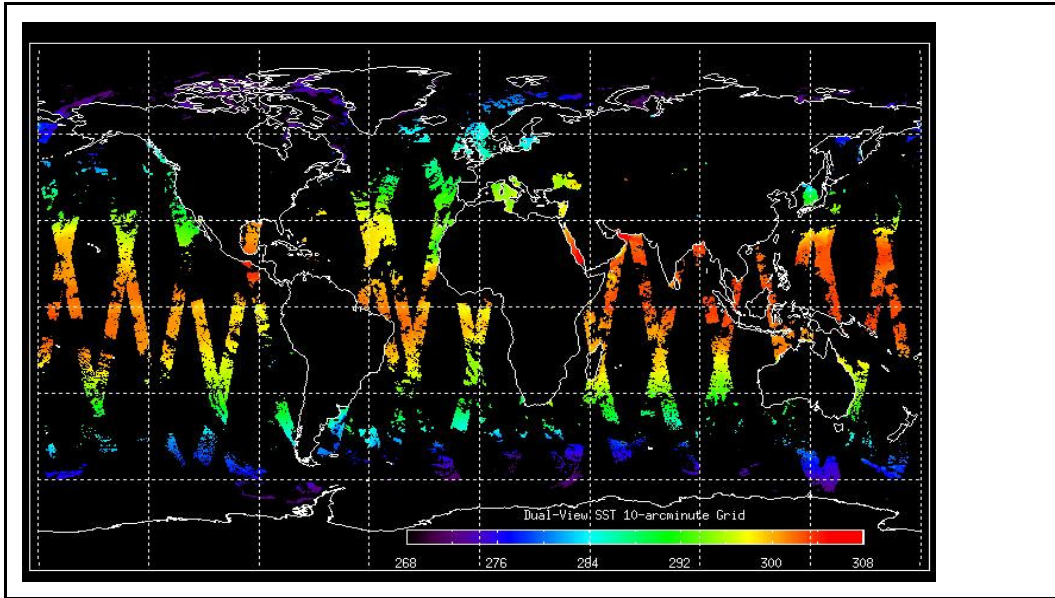

Meteo Map

Map of meteo products for: **11-Jun-09**