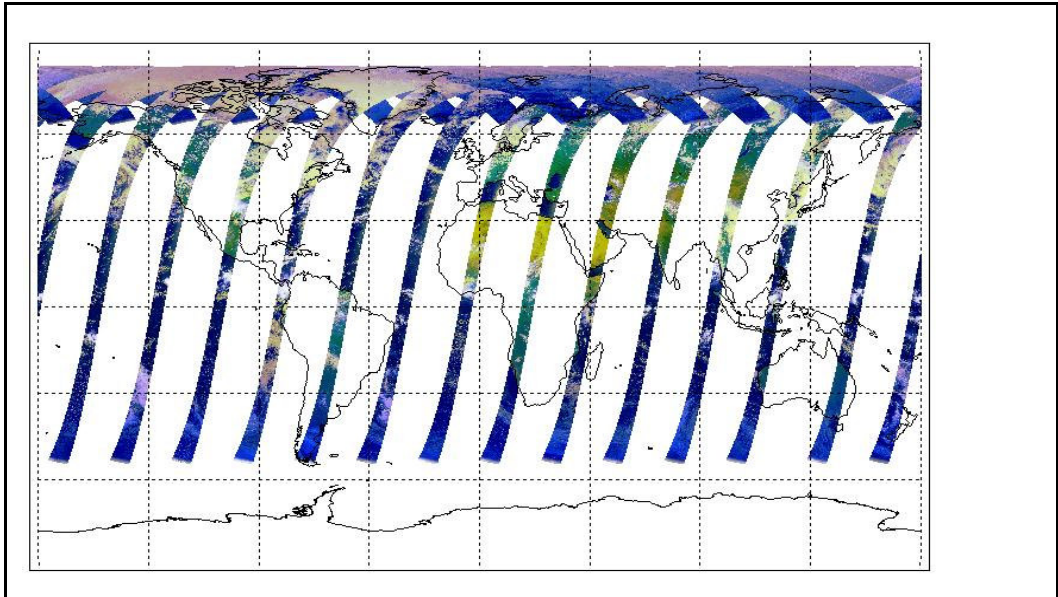

Weekly

Latest version of the weekly RAL report on: 11-Jun-09

Out of date by: 17 days

Report Date	25-May-09
Anomalies	Mean Jitter: -1070/orbit - worst case -1335/orbit (little change wrt the previous report). AATSR out-gassing from May 26 (0932h) until May 29 (2109h)

FLAG

Browse Map

Map of browse products for: 10-Jun-09