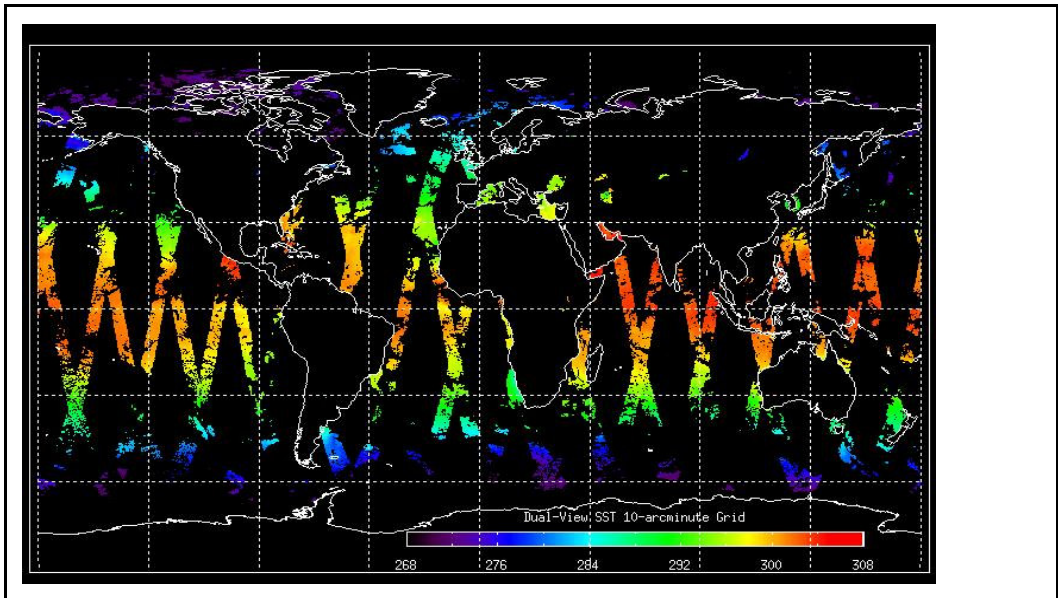

Meteo Map

Map of meteo products for: 10-Jun-09