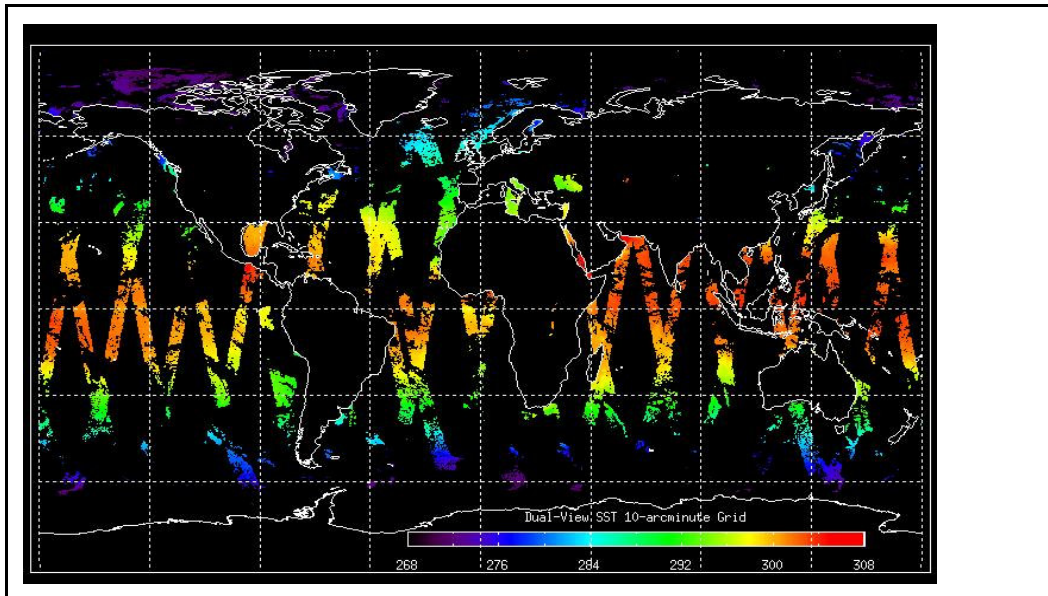

Meteo Map

Map of meteo products for: **08-Jun-09**