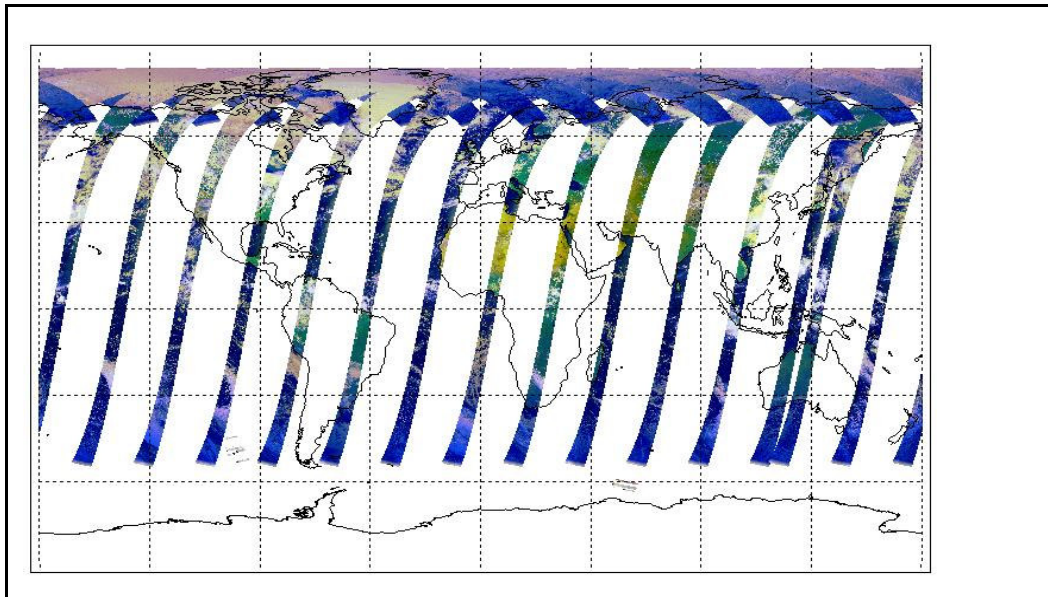

Weekly

Latest version of the weekly RAL report on: **09-Jun-09**

Out of date by: **22 days**

FLAG

Report Date 18-May-09

Browse Map

Map of browse products for: **08-Jun-09**