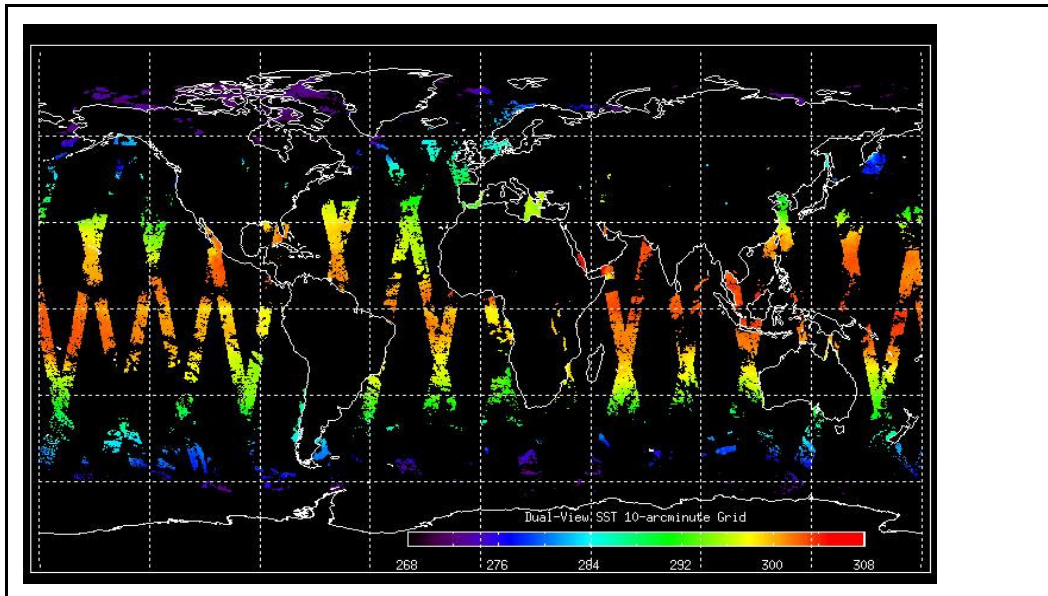

Meteo Map

Map of meteo products for: **06-Jun-09**