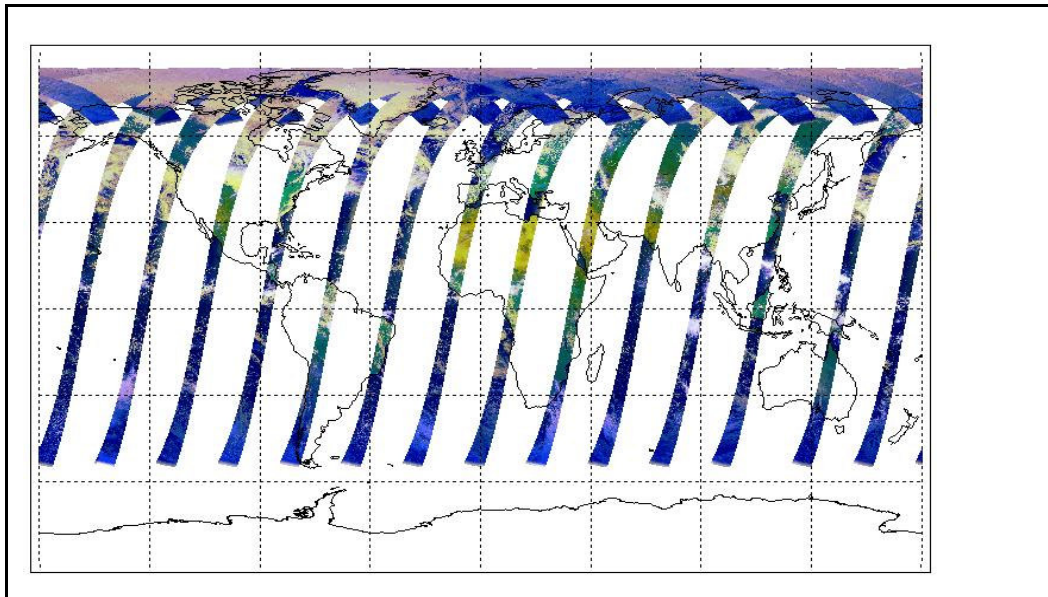

Weekly

Latest version of the weekly RAL report on: **08-Jun-09**

Out of date by: **21 days**

FLAG

Report Date 18-May-09

Anomalies Mean Jitter: -1100/orbit - worst case -1350/orbit deteriorating slightly wrt last week. AATSR out-gassing scheduled for 26 May (0930h) until 29 May (1600h) times TBC

Browse Map

Map of browse products for: **06-Jun-09**