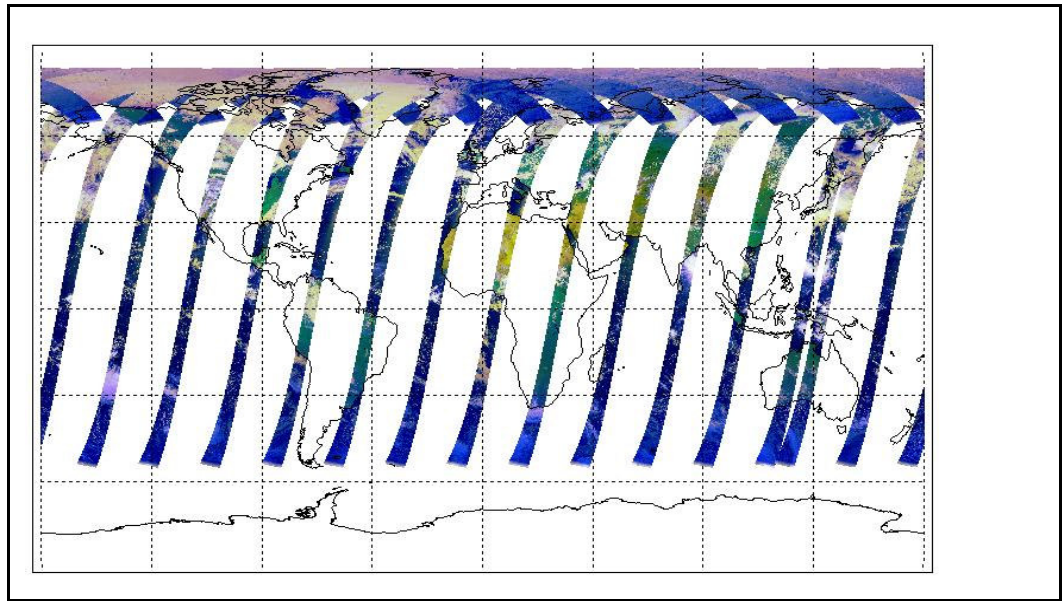

37975	05-Jun-09	High Jitter
37976	05-Jun-09	High Jitter
37977	05-Jun-09	High Jitter

FLAG
FLAG
FLAG

Weekly

Latest version of the weekly RAL report on: **08-Jun-09**

Out of date by: **21 days**

FLAG

Report Date	18-May-09
Anomalies	Mean Jitter: -1100/orbit - worst case -1350/orbit deteriorating slightly wrt last week. AATSR out-gassing scheduled for 26 May (0930h) until 29 May (1600h) times TBC

Browse Map

Map of browse products for: **05-Jun-09**