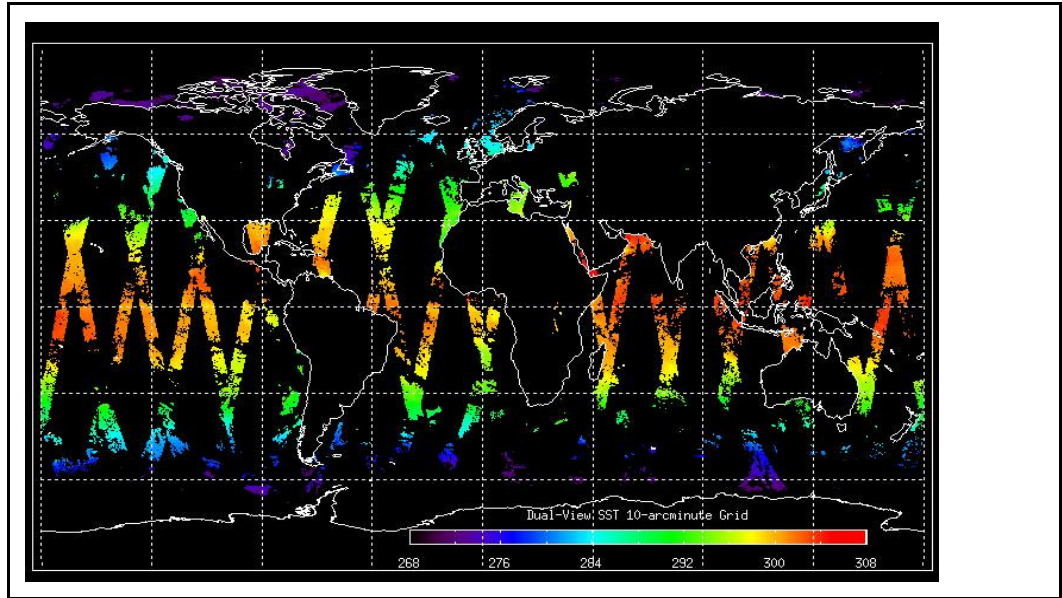

Meteo Map

Map of meteo products for: **05-Jun-09**