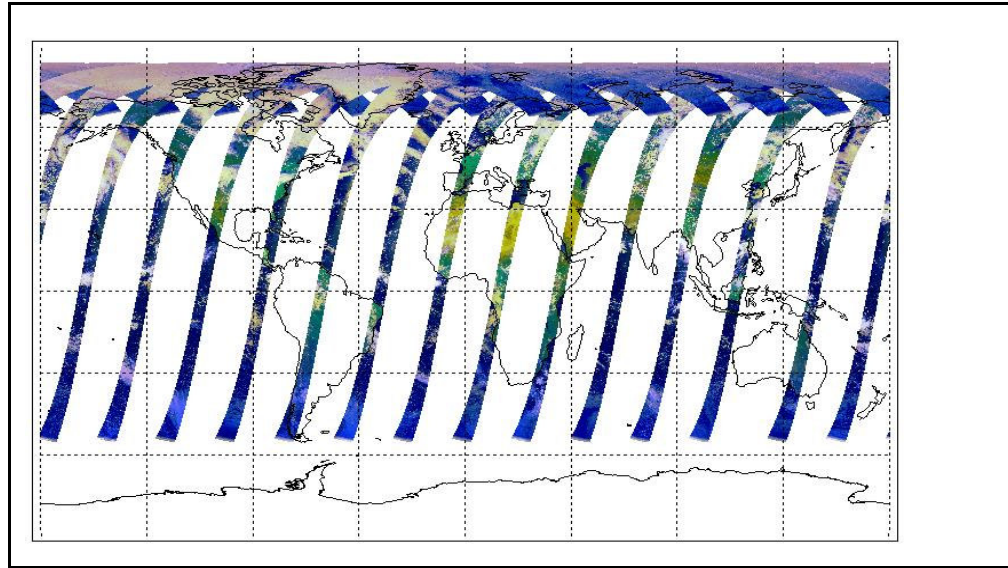

37947	03-Jun-09	High Jitter
37948	03-Jun-09	High Jitter
37949	03-Jun-09	High Jitter

FLAG
FLAG
FLAG

Weekly

Latest version of the weekly RAL report on: **04-Jun-09**

Out of date by: **17 days**

FLAG

Report Date 18-May-09

Anomalies

Browse Map

Map of browse products for: **03-Jun-09**