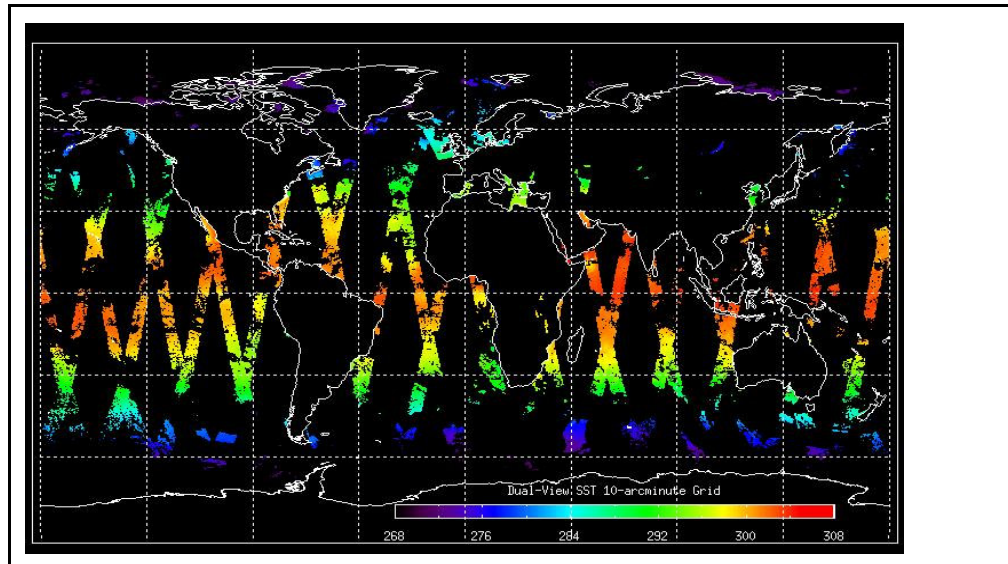

Meteo Map

Map of meteo products for: **03-Jun-09**