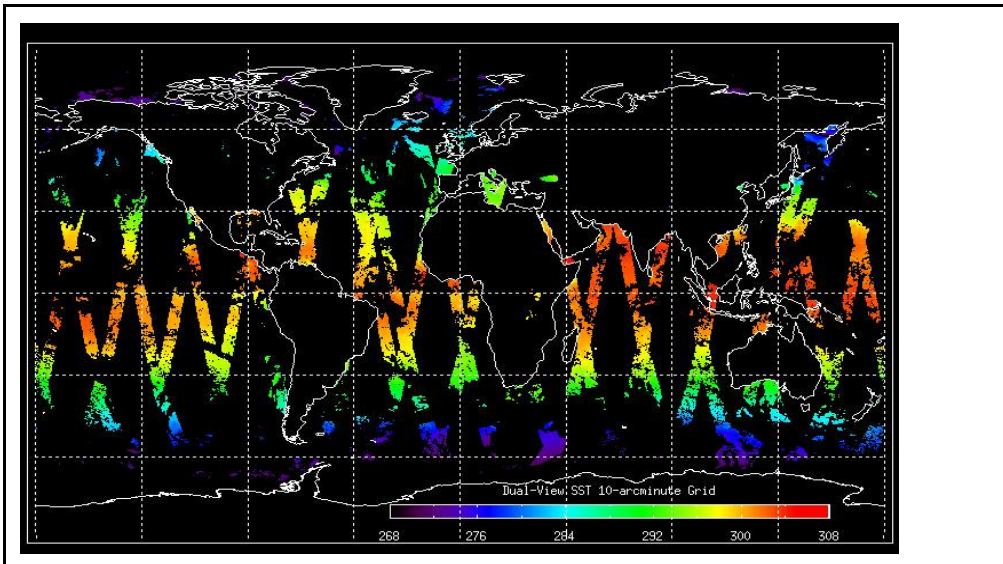

Meteo Map

Map of meteo products for: **02-Jun-09**