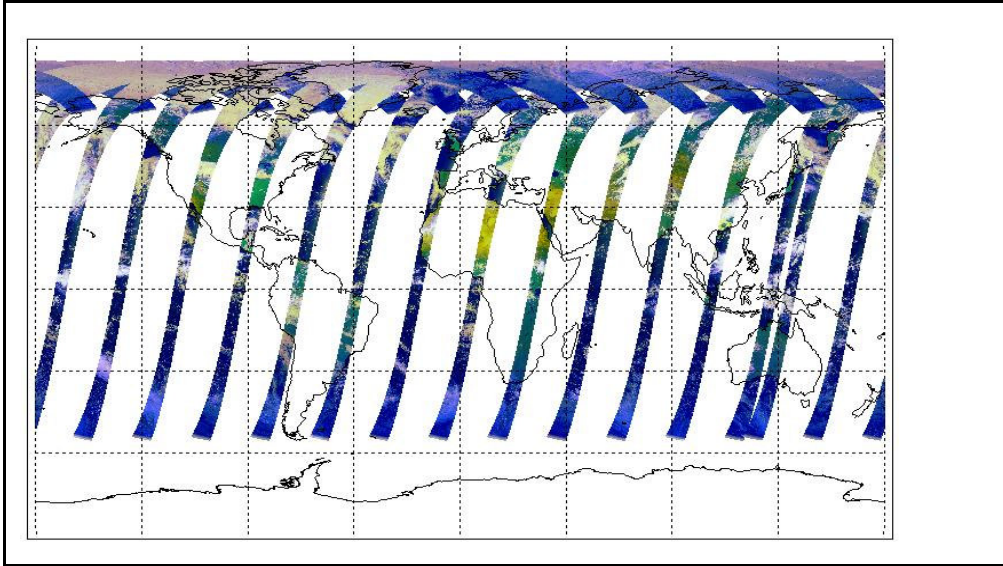

37933	02-Jun-09	High Jitter
37934	02-Jun-09	High Jitter

FLAG
FLAG

Weekly

Latest version of the weekly RAL report on: **03-Jun-09**

Out of date by: **16 days**

FLAG

Report Date 18-May-09

Anomalies Mean Jitter : ~1100/orbit - worst case ~1350/orbit deteriorating slightly wrt last week. AATSR out-gassing scheduled for 26 May (0930h) until 29 May (1600h) times 18C

Browse Map

Map of browse products for: **02-Jun-09**