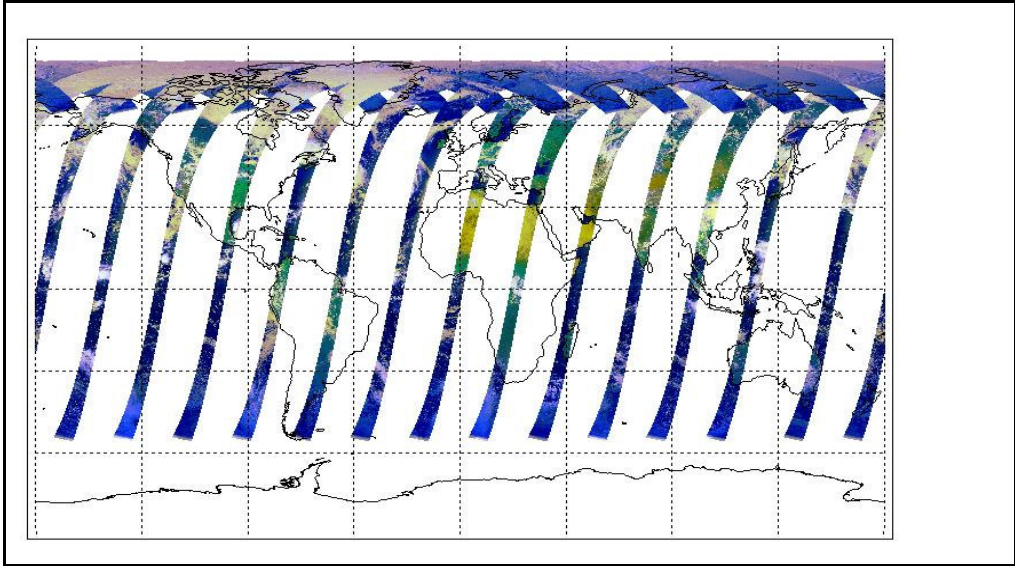

Weekly

Latest version of the weekly RAL report on: **02-Jun-09**

Out of date by: **15 days**

FLAG

Report Date 18-May-09

Anomalies Mean Jitter: ~1100/orbit - worst case ~1350/orbit deteriorating slightly wrt last week). AATSR out-gassing scheduled for 26 May (0930h) until 29 May (1600h) times 18C

Browse Map

Map of browse products for: **01-Jun-09**