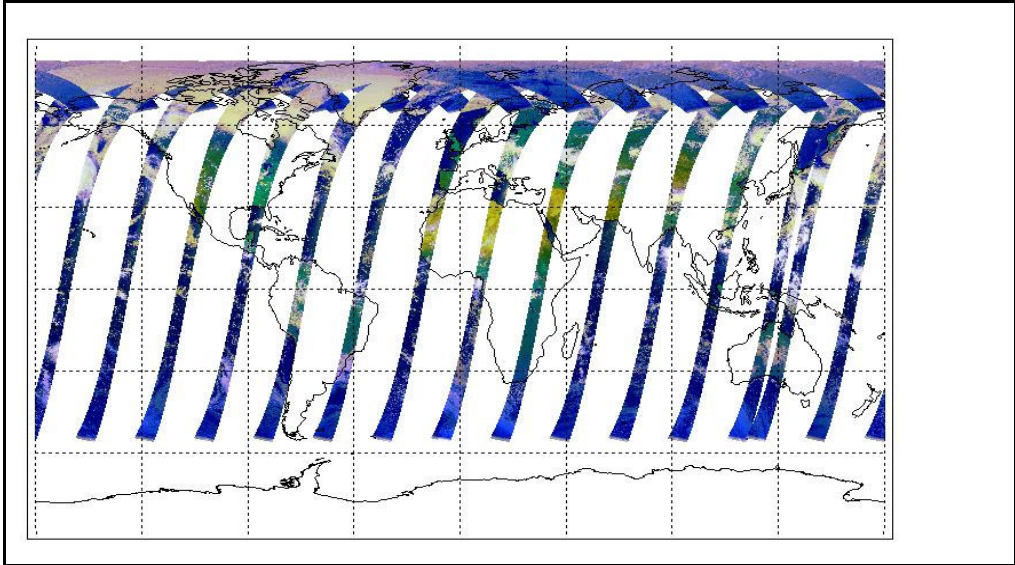

Weekly

Latest version of the weekly RAL report on: **01-Jun-09**

Out of date by: **14 days**

FLAG

Report Date 18-May-09

Anomalies Mean Jitter : ~1100/orbit - worst case ~1350/orbit deteriorating slightly wrt last week. AATSR out-gassing scheduled for 26 May (0930h) until 29 May (1600h) times TBC

Browse Map

Map of browse products for: **30-May-09**