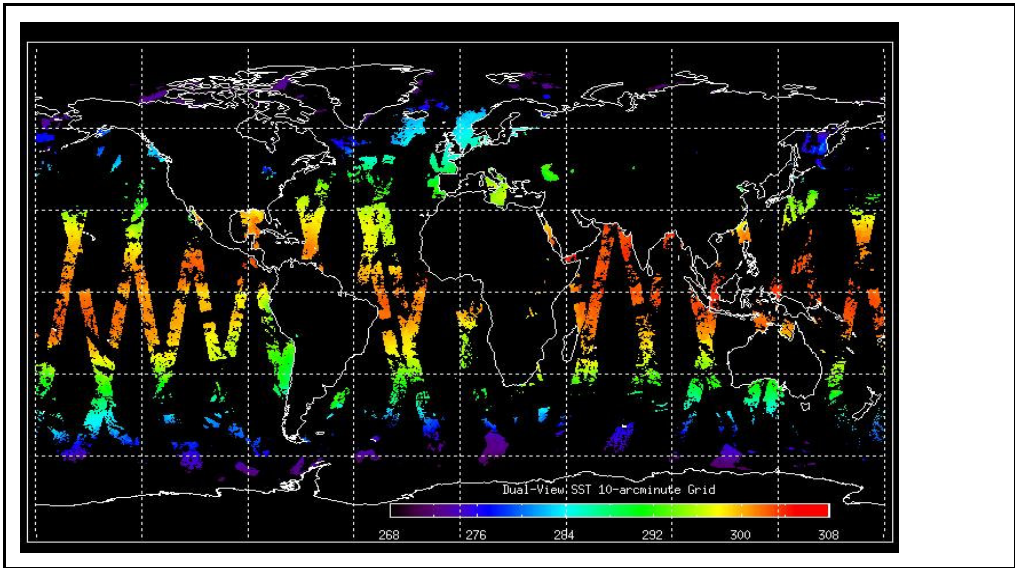

Meteo Map

Map of meteo products for: **30-May-09**