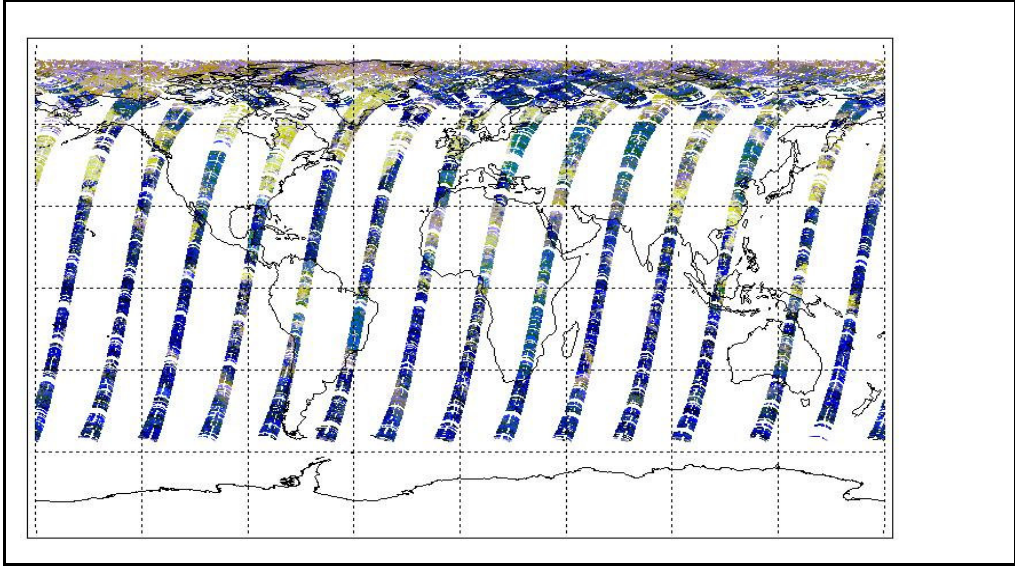

Weekly

Latest version of the weekly RAL report on: **28-May-09**

Out of date by: **0 days**

FLAG

Report Date 28-May-09

Browse Map

Map of browse products for: **27-May-09**

Comments Outgassing in progress