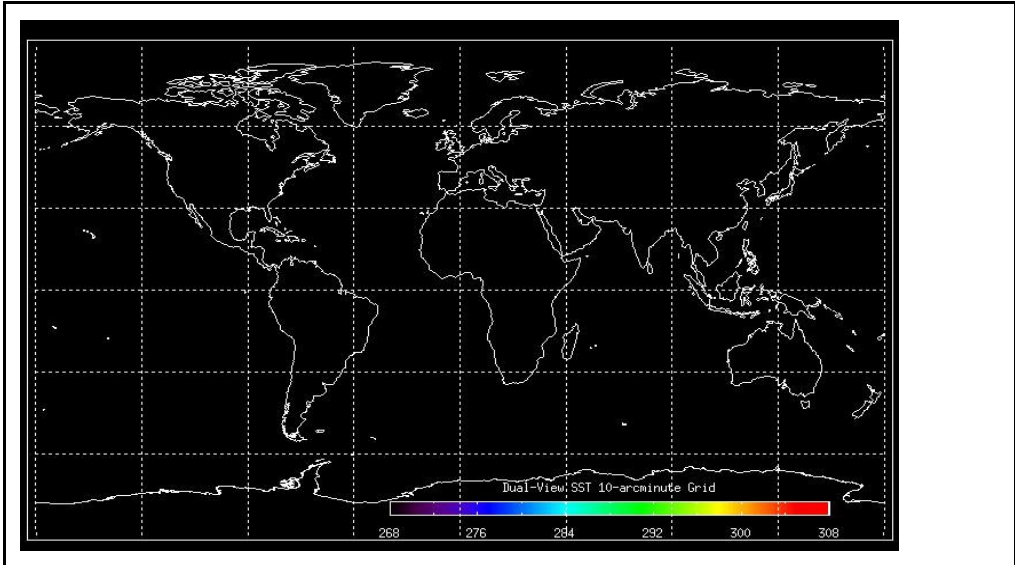

Meteo Map

Map of meteo products for: **27-May-09**

Comments Outgassing in progress