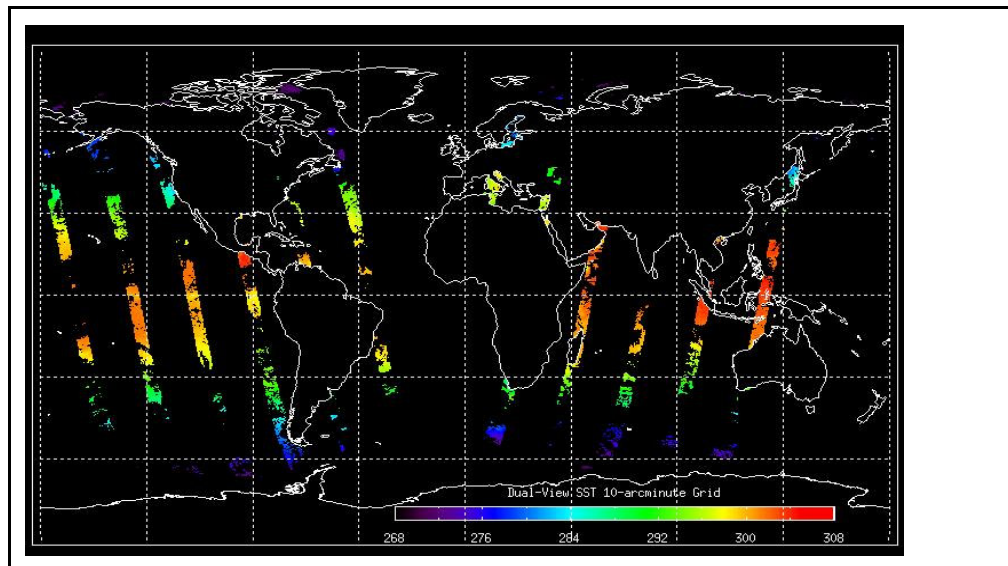

Meteo Map

Map of meteo products for: **26-May-09**

Comments Outgassing in progress