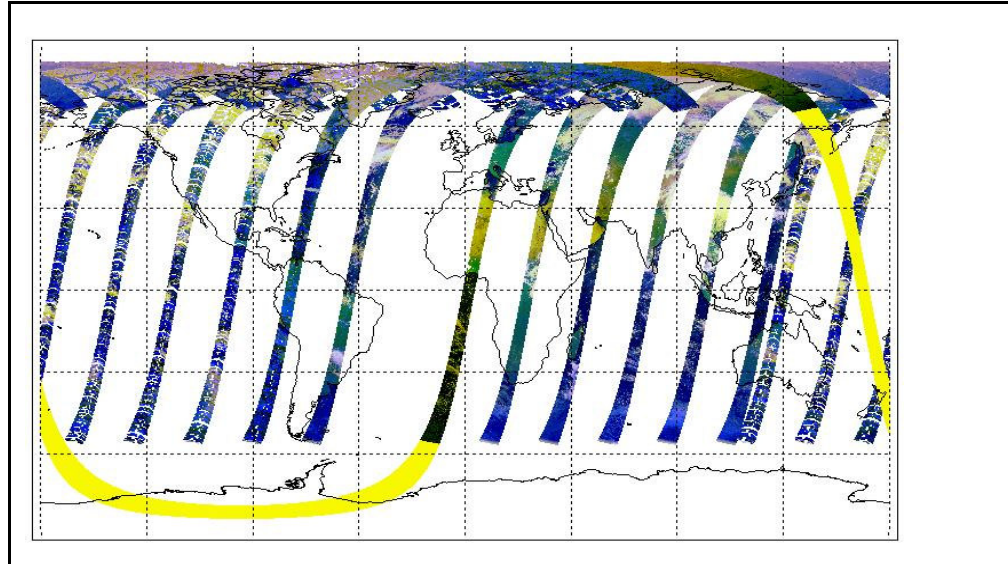

37831	26-May-09	High Jitter
37832	26-May-09	High Jitter
37833	26-May-09	High Jitter
37834	26-May-09	High Jitter

FLAG
FLAG
FLAG
FLAG

Weekly

Latest version of the weekly RAL report on: **27-May-09**

Out of date by: **16 days**

Report Date 11-May-09

FLAG

Browse Map

Map of browse products for: **26-May-09**

Comments Outgassing in progress