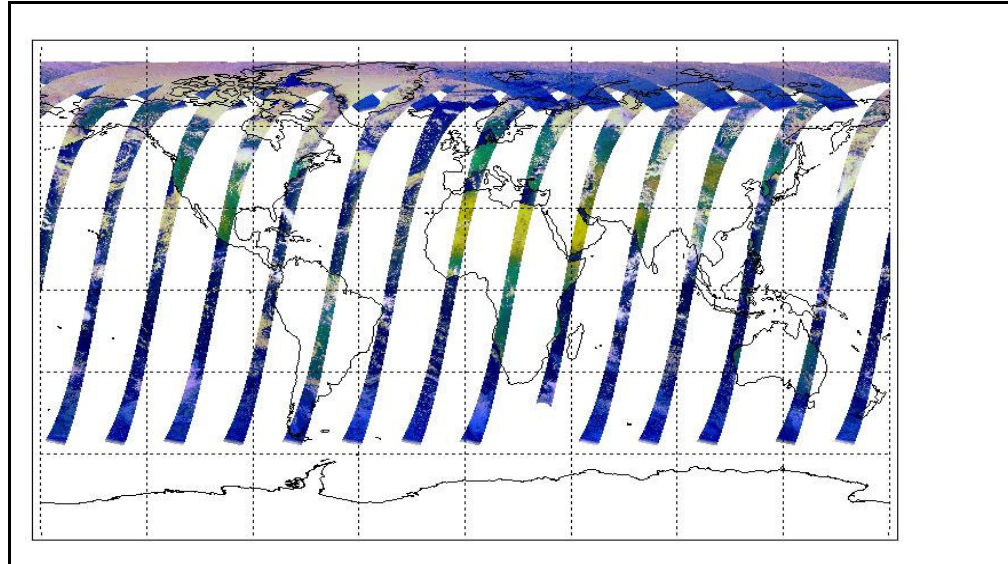

37815	24-May-09	High Jitter
37816	24-May-09	High Jitter
37817	25-May-09	High Jitter

FLAG
FLAG
FLAG

Weekly

Latest version of the weekly RAL report on: **26-May-09**

Out of date by: **15 days**

FLAG

Report Date: **11-May-09**

Browse Map

Map of browse products for: **25-May-09**