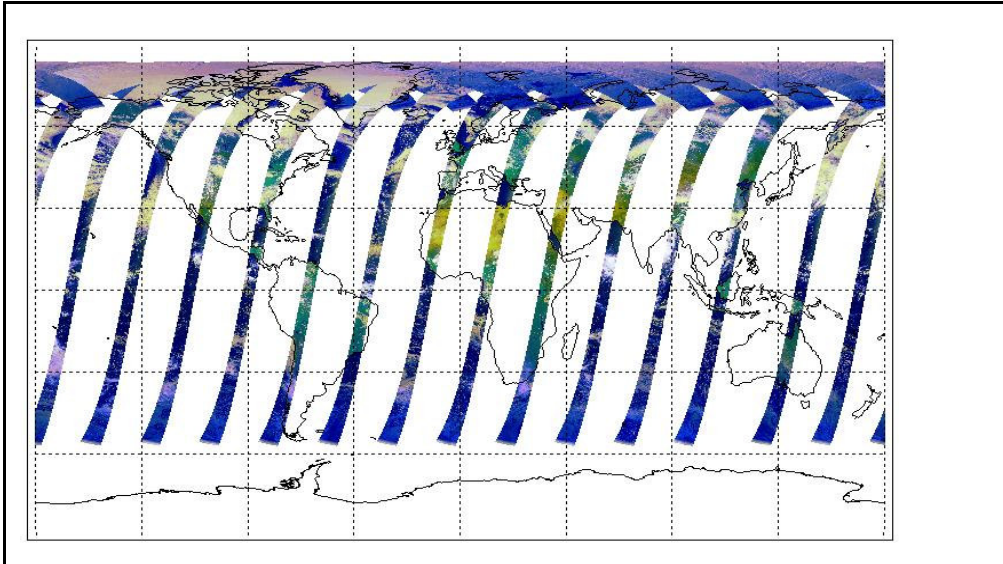

37790	23-May-09	High Jitter
37791	23-May-09	High Jitter

FLAG
FLAG

Weekly

Latest version of the weekly RAL report on: **26-May-09**

Out of date by: **15 days**

FLAG

Report Date: **11-May-09**

Browse Map

Map of browse products for: **24-May-09**