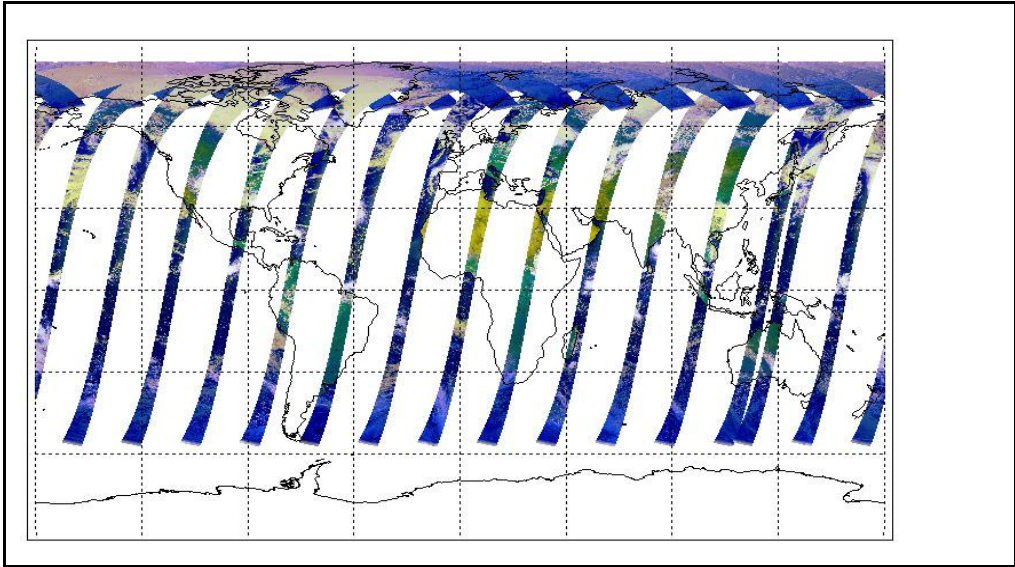

Latest version of the weekly RAL report on: **26-May-09**

Out of date by: **15 days**

Report Date: **11-May-09**

Anomalies: Mean Jitter: -1060/orbit - worst case -1300/orbit (little change wrt last week)

Weekly

FLAG

Browse Map

Map of browse products for: **23-May-09**