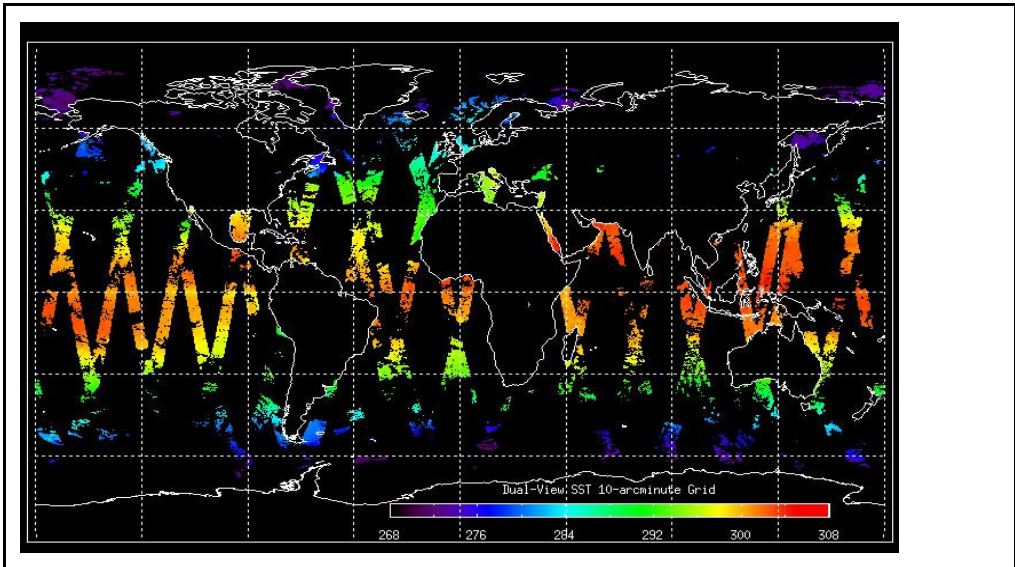

Meteo Map

Map of meteo products for: **23-May-09**