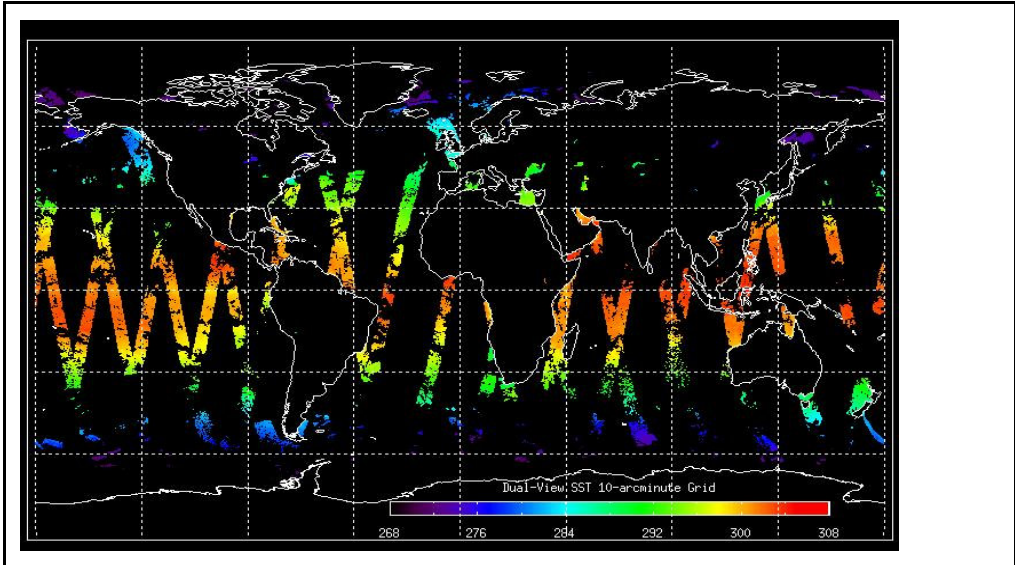

Meteo Map

Map of meteo products for: **22-May-09**