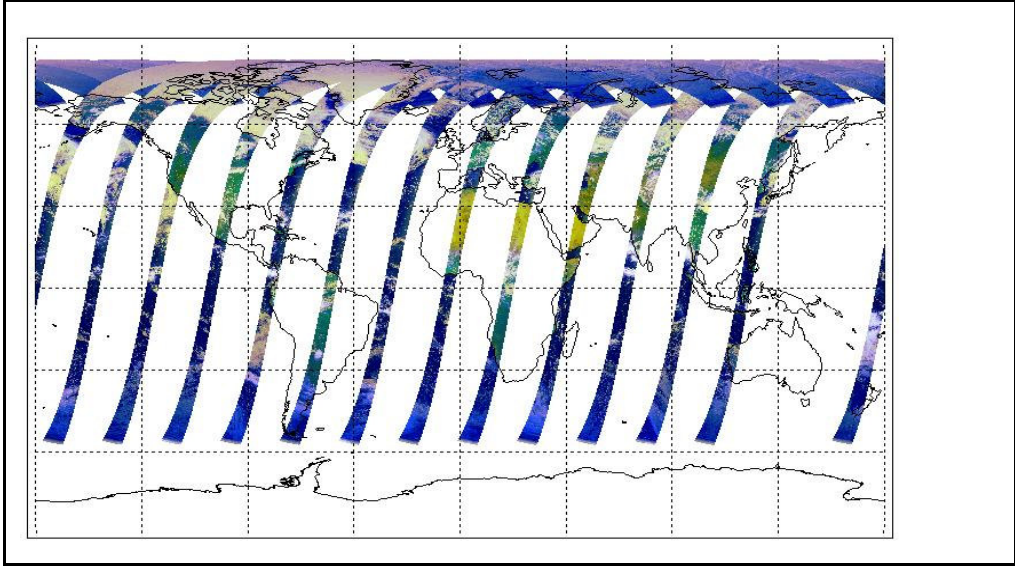

Weekly

Latest version of the weekly RAL report on: **26-May-09**

Out of date by: **15 days**

FLAG

Report Date 11-May-09

Anomalies Mean Jitter: -1060/orbit - worst case -1300/orbit (little change wrt last week)

Browse Map

Map of browse products for: **22-May-09**