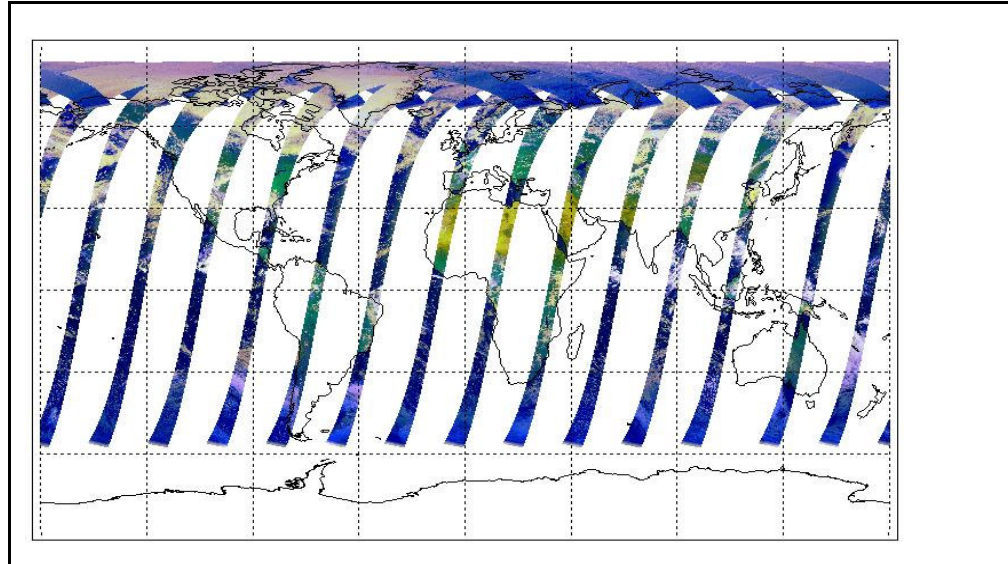

37747	20-May-09	High Jitter
37748	20-May-09	High Jitter
37758	20-May-09	High Jitter
37759	20-May-09	High Jitter

FLAG
FLAG
FLAG
FLAG

Weekly

Latest version of the weekly RAL report on: **22-May-09**

Out of date by: **11 days**

Report Date	11-May-09
Anomalies	Mean Jitter: -1060/orbit - worst case -1300/orbit (little change wrt last week)

FLAG

Browse Map

Map of browse products for: **21-May-09**