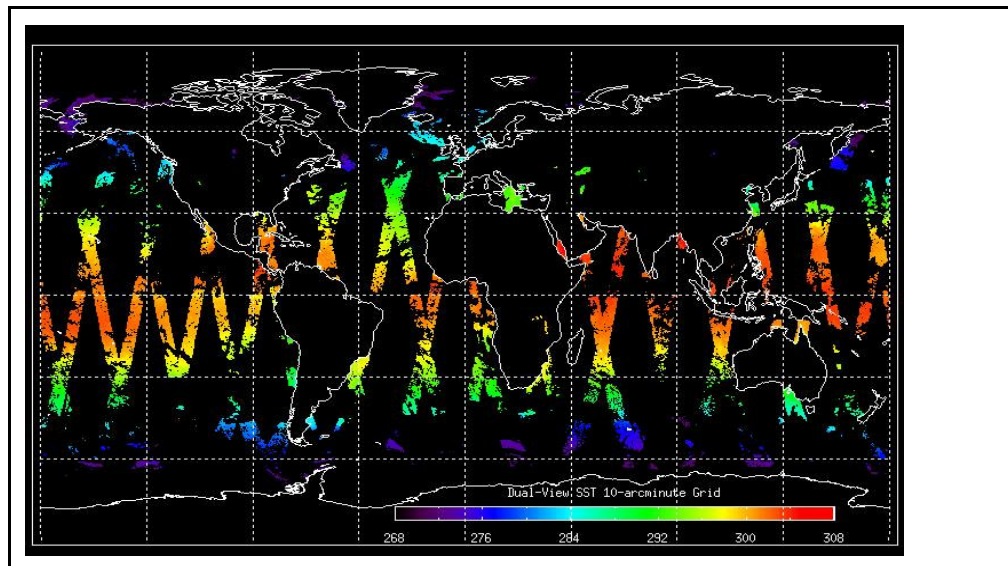

Meteo Map

Map of meteo products for: **21-May-09**