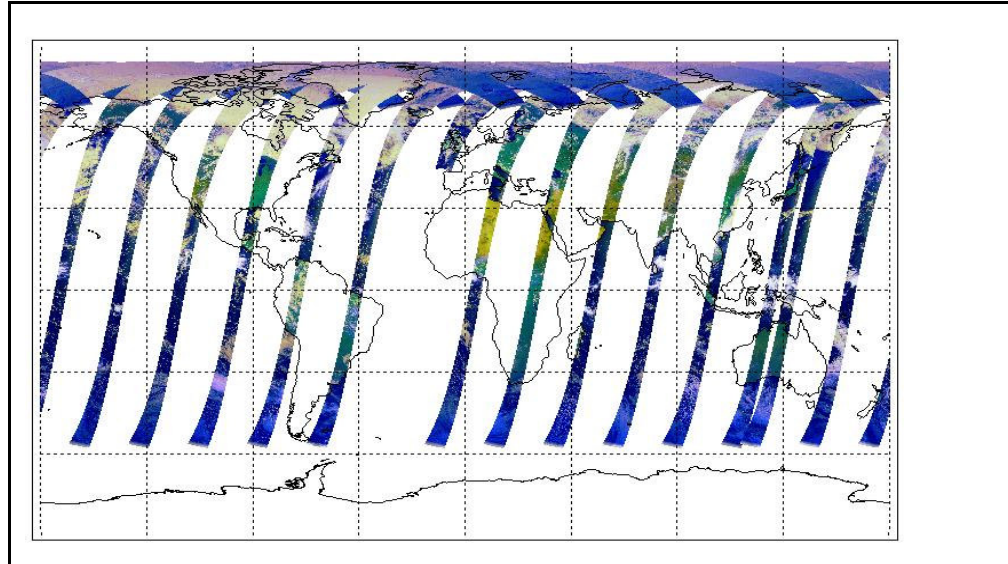

37743	19-May-09	High Jitter
37744	19-May-09	High Jitter

FLAG
FLAG

Weekly

Latest version of the weekly RAL report on: **21-May-09**

Out of date by: **10 days**

FLAG

Report Date 11-May-09

Anomalies Mean Jitter: -1060/orbit - worst case -1300/orbit (little change wrt last week)

Browse Map

Map of browse products for: **20-May-09**