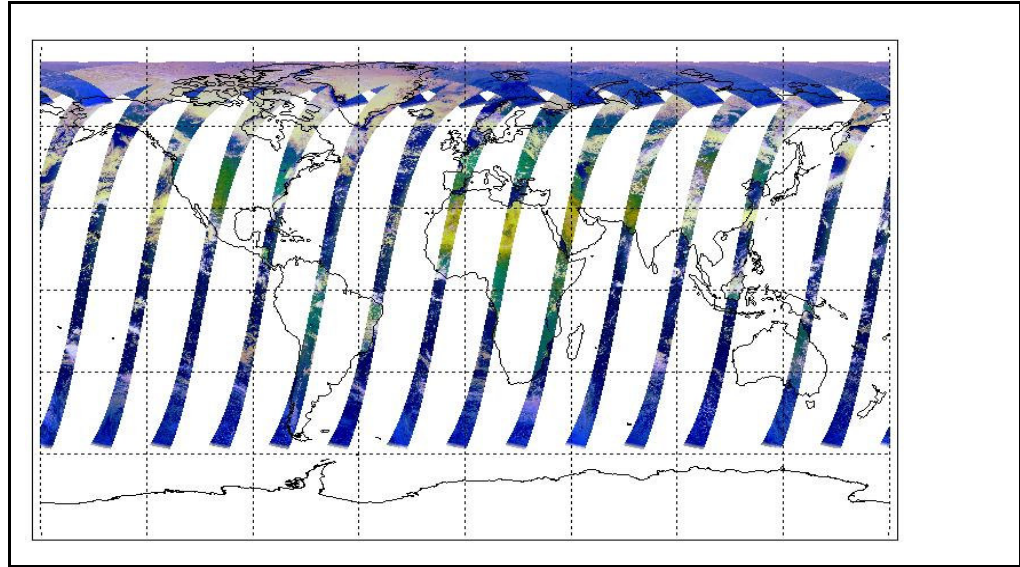

Weekly

Latest version of the weekly RAL report on: **19-May-09**

Out of date by: **15 days**

FLAG

Report Date	04-May-09
Anomalies	Mean Jitter: -1070/orbit - worst case -1400/orbit (improving slightly wrt last week)

Browse Map

Map of browse products for: **18-May-09**