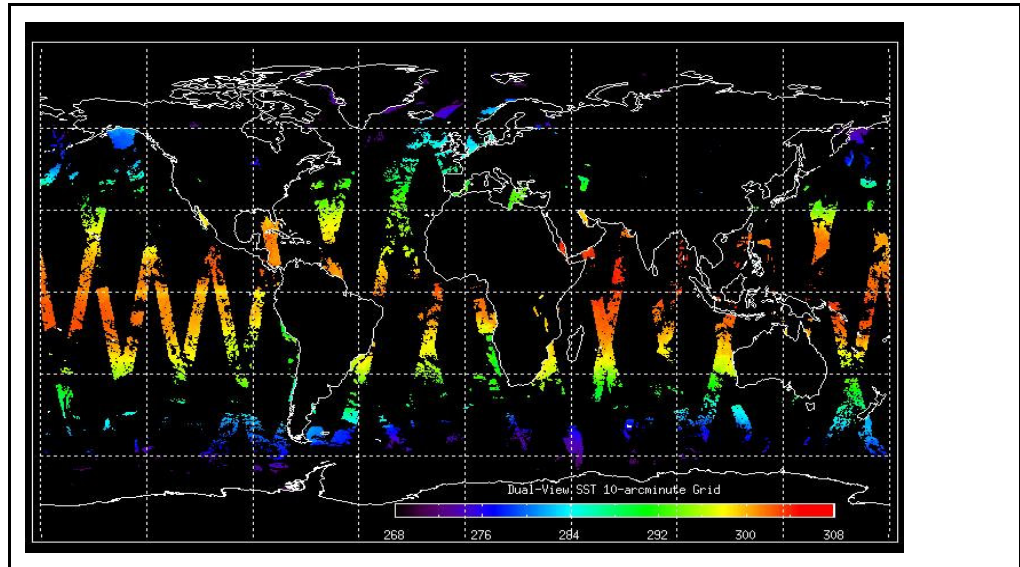

Meteo Map

Map of meteo products for: **18-May-09**