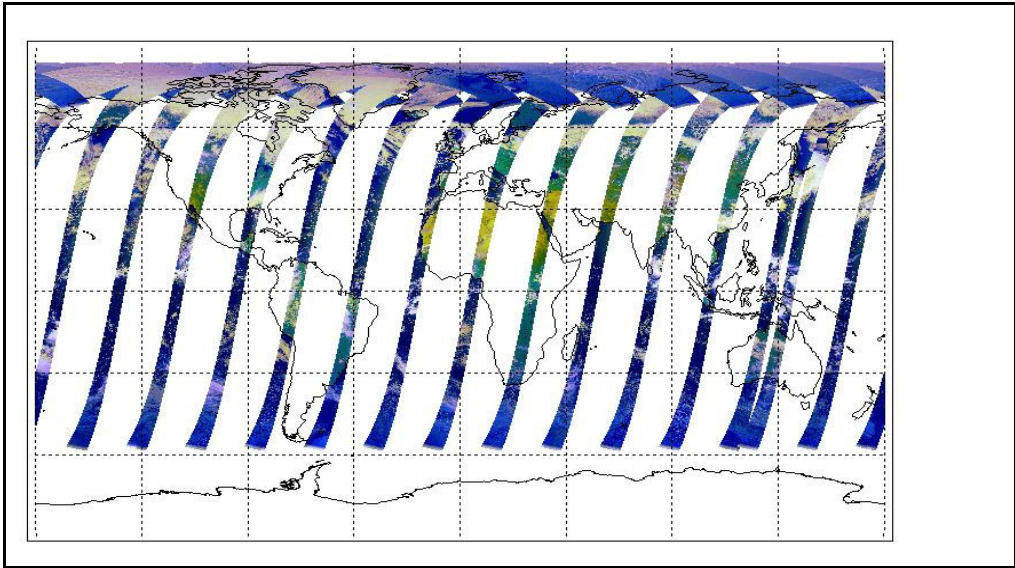

Weekly

Latest version of the weekly RAL report on: **18-May-09**

Out of date by: **14 days**

FLAG

Report Date 04-May-09

Anomalies Mean Jitter: -1070/orbit - worst case -1400/orbit (improving slightly wrt last week)

Browse Map

Map of browse products for: **17-May-09**