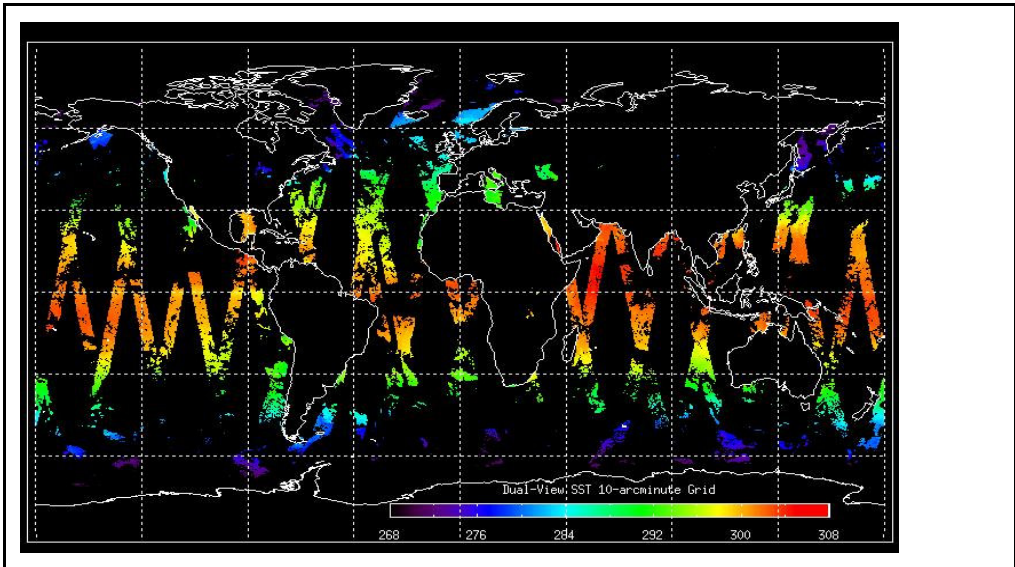

Meteo Map

Map of meteo products for: **17-May-09**