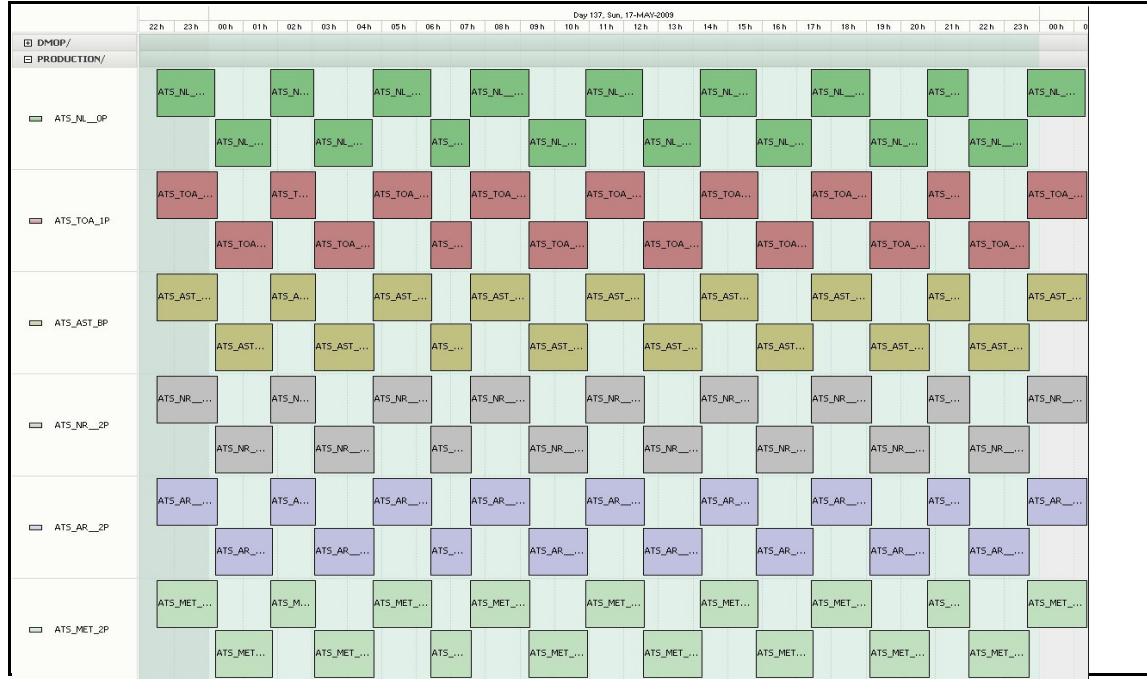

IDEAS Daily Check of AATSR Data

17-May-09

DATA ACQUISITION DATE: 17-May-09
INSPECTION DATE: 18-May-09

--> Go to 'Product Generation' sheet to select date

Previous Instrument Operational Events	
12-May-09	Nothing planned
13-May-09	PDHS-E (ESRIN) Network switch failure
14-May-09	PDHS-E (ESRIN) Operations resumed
15-May-09	Nothing planned
16-May-09	Nothing planned

Upcoming Instrument Operational Events	
17-May-09	Nothing planned
18-May-09	Nothing planned
19-May-09	Nothing planned
20-May-09	Nothing planned
21-May-09	Nothing planned

Daily Gantt Chart

Comments: None

RA Products

Data acquisition date: 17-May-09 Inspection date: 18-May-09

Total # MET Products: 16
Total # L1 Products: 14
Total # L2P Products: 16

Server Availability: Nominal

Comments: None

Browse Products

Data acquisition date: 17-May-09 Inspection date: 18-May-09

Source: DDS

Comments: Orbit 37706, 37710, 37714 - missing scan lines

Instrument Health

Daily

List of all QA orbit summary files deposited on: 17-May-09

Orbit #	Acquired	Comments
37688	16-May-09	High Jitter
37689	16-May-09	24 AGO Loop changes, High Jitter
37690	16-May-09	High Jitter
37691	16-May-09	High Jitter
37700	16-May-09	High Jitter
37701	16-May-09	High Jitter
37702	17-May-09	High Jitter
37703	17-May-09	24 AGO Loop changes, High Jitter
37704	17-May-09	High Jitter

FLAG
FLAG
FLAG
FLAG
FLAG
FLAG
FLAG

Daily status from the RAL EDS web-site on: 18-May-09

Current Instrument Status: Nominal
Envisat Platform Status: Nominal