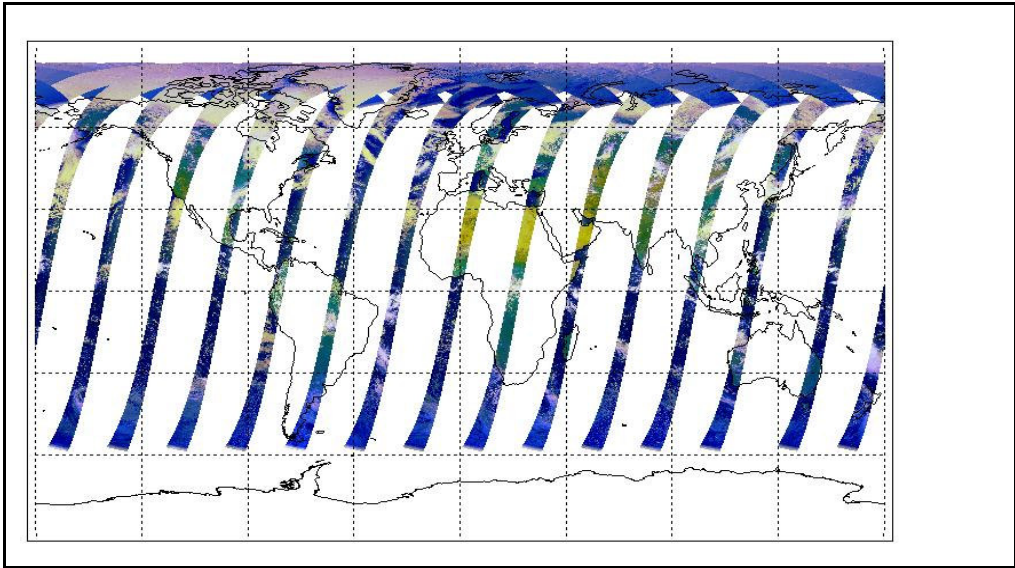

Weekly

Latest version of the weekly RAL report on: **18-May-09**

Out of date by: **14 days**

FLAG

Report Date 04-May-09

Anomalies Mean Jitter: -1070/orbit - worst case -1400/orbit (improving slightly wrt last week)

Browse Map

Map of browse products for: **16-May-09**