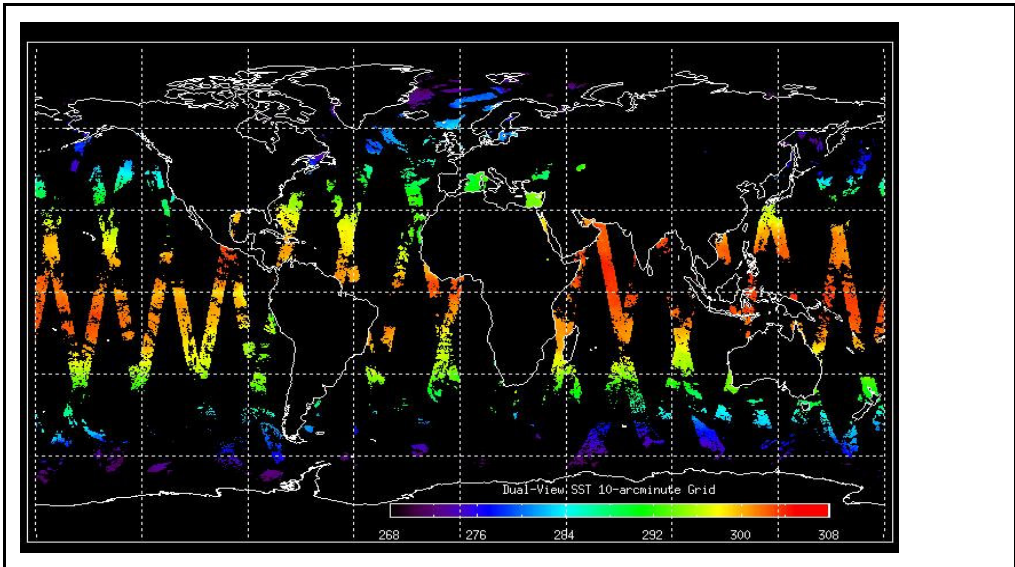

Meteo Map

Map of meteo products for: **16-May-09**