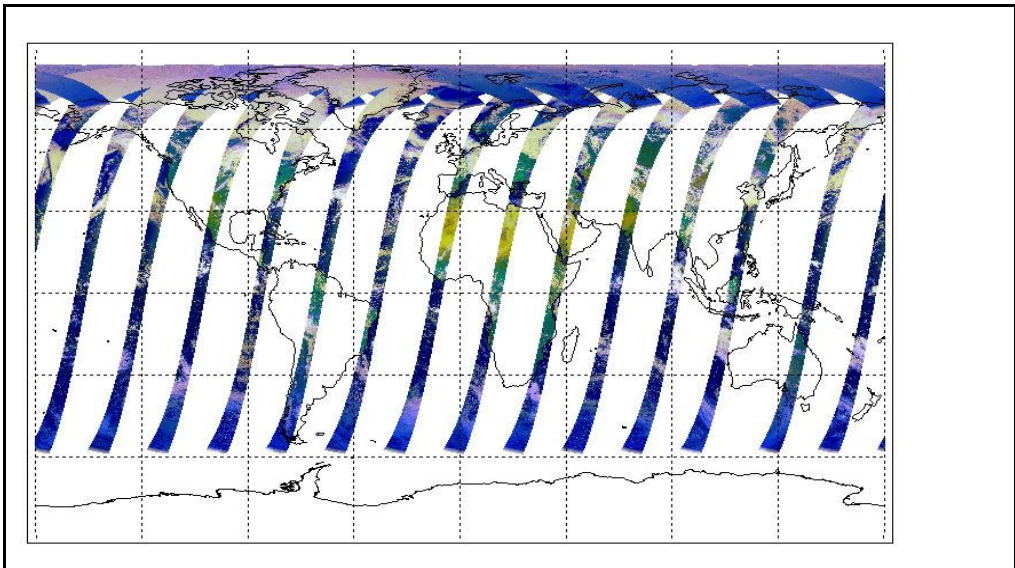

Weekly

Latest version of the weekly RAL report on: **18-May-09**

Out of date by: **14 days**

Report Date 04-May-09

Anomalies Mean Jitter: -1070/orbit - worst case -1400/orbit (improving slightly wrt last week)

Browse Map

Map of browse products for: **15-May-09**