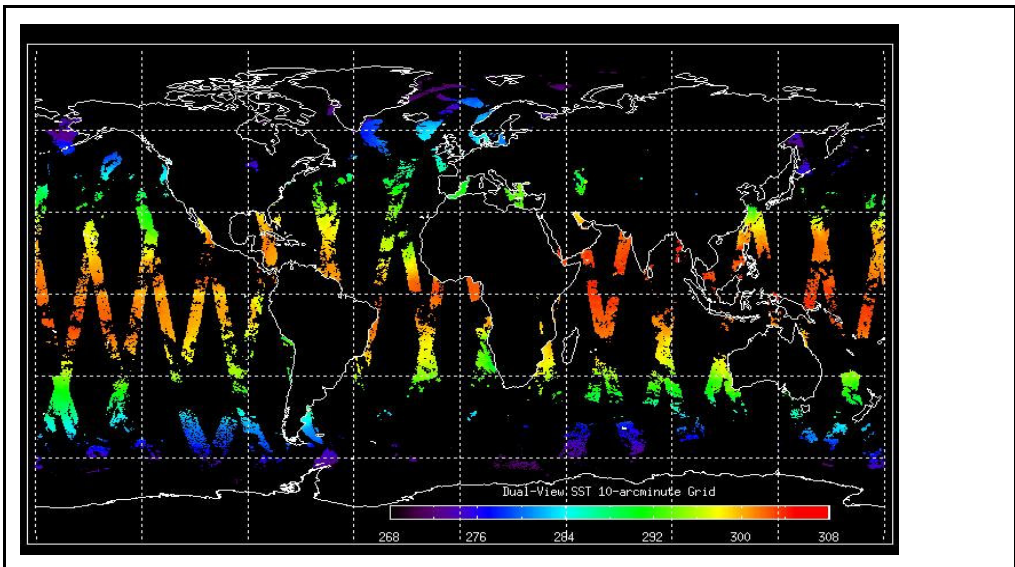

Meteo Map

Map of meteo products for: **15-May-09**