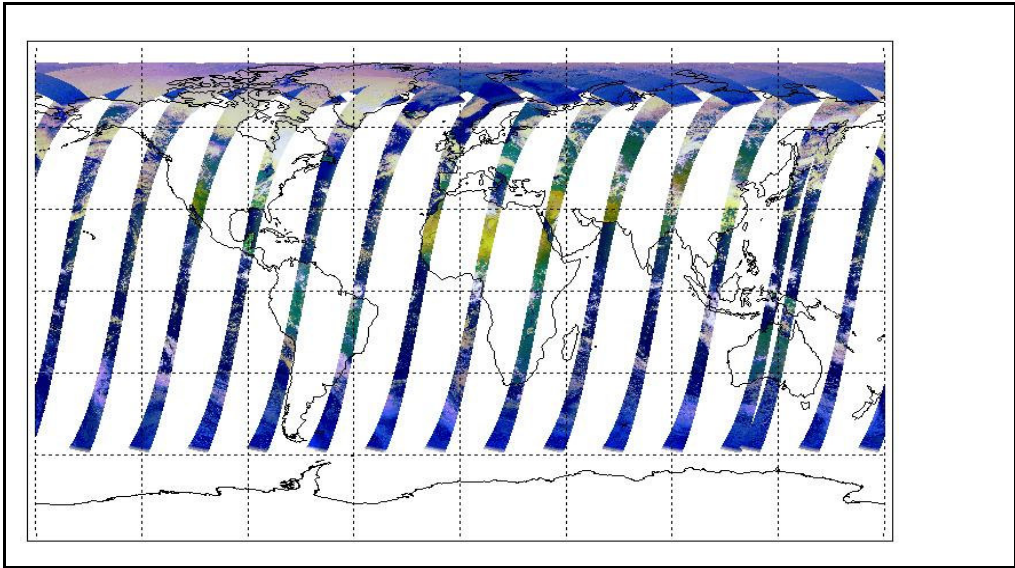

Weekly

Latest version of the weekly RAL report on: **15-May-09**

Out of date by: **11 days**

FLAG

Report Date 04-May-09

Anomalies Mean Jitter: -1070/orbit - worst case -1400/orbit (improving slightly wrt last week)

Browse Map

Map of browse products for: **14-May-09**