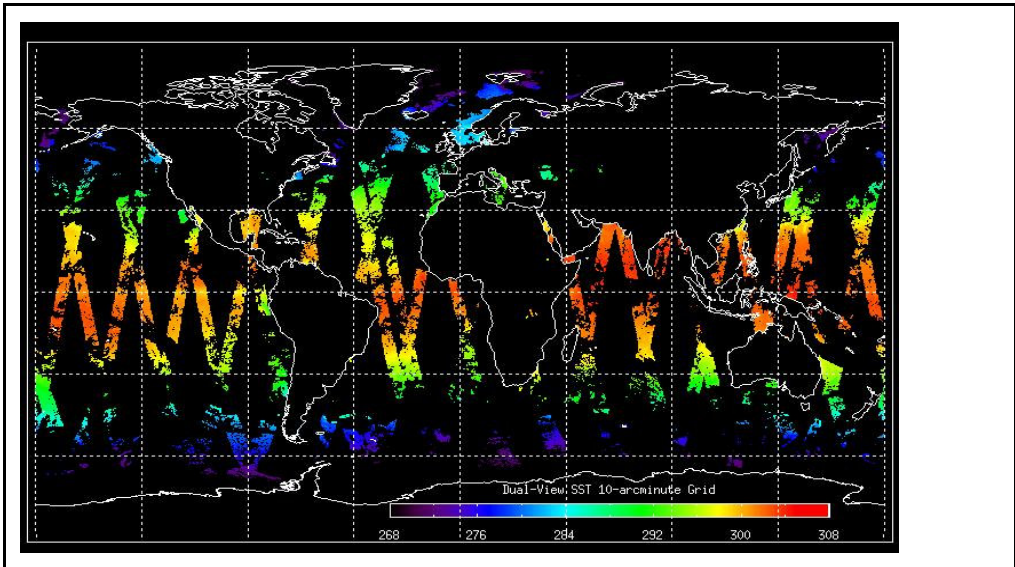

Meteo Map

Map of meteo products for: **14-May-09**