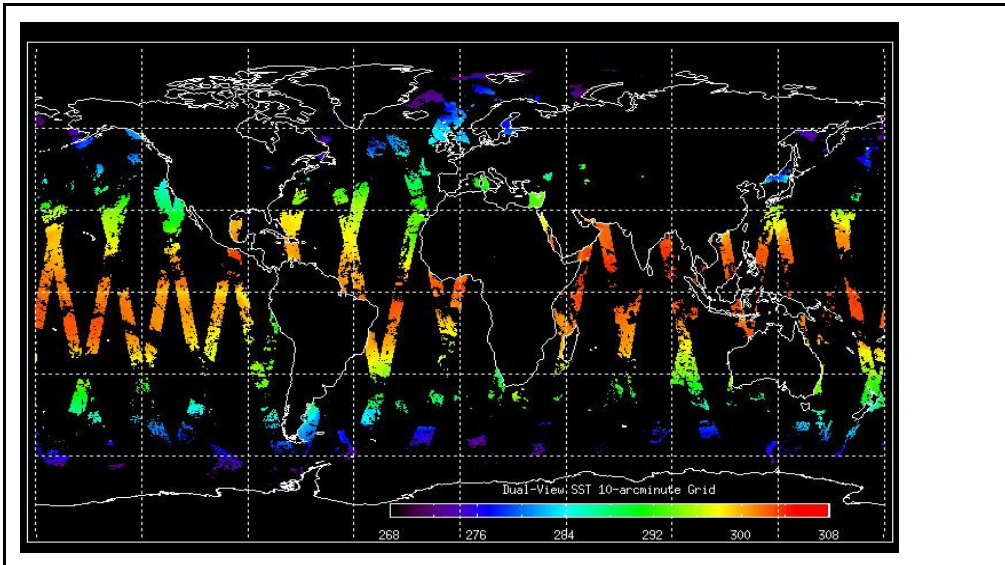

Meteo Map

Map of meteo products for: **13-May-09**