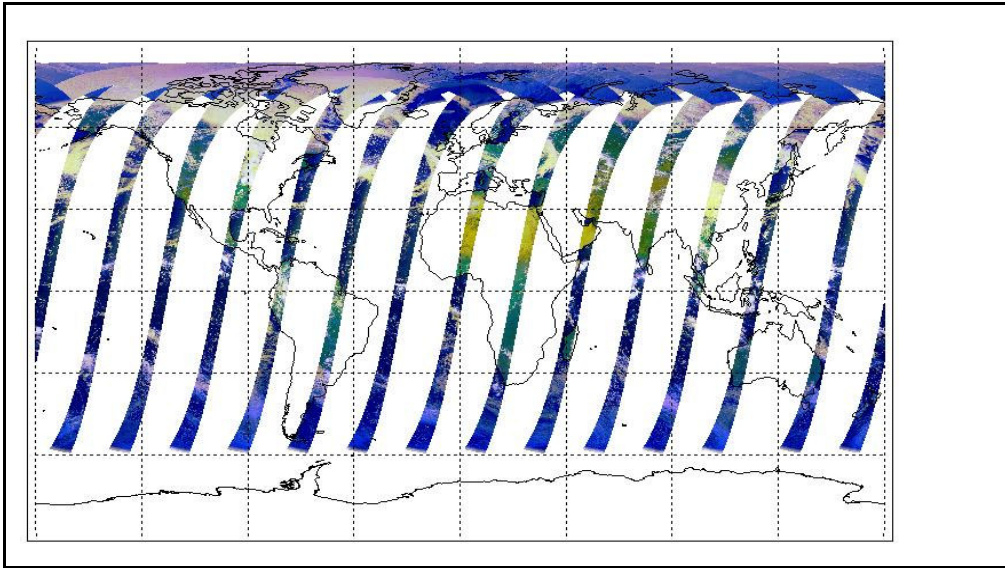

Weekly

Latest version of the weekly RAL report on: **14-May-09**

Out of date by: **17 days**

FLAG

Report Date 27-Apr-09

Anomalies Mean Jitter: ~11400orbit - worst case ~14000orbit (deteriorating slightly wrt last week). No AATSR data transmitted between April 28 (1303h UTC) and April 29 (1027h UTC). AATSR was out of MEASUREMENT mode between 1014h and 1027h (April 29) for Envisat HSM reset.

Browse Map

Map of browse products for: **13-May-09**