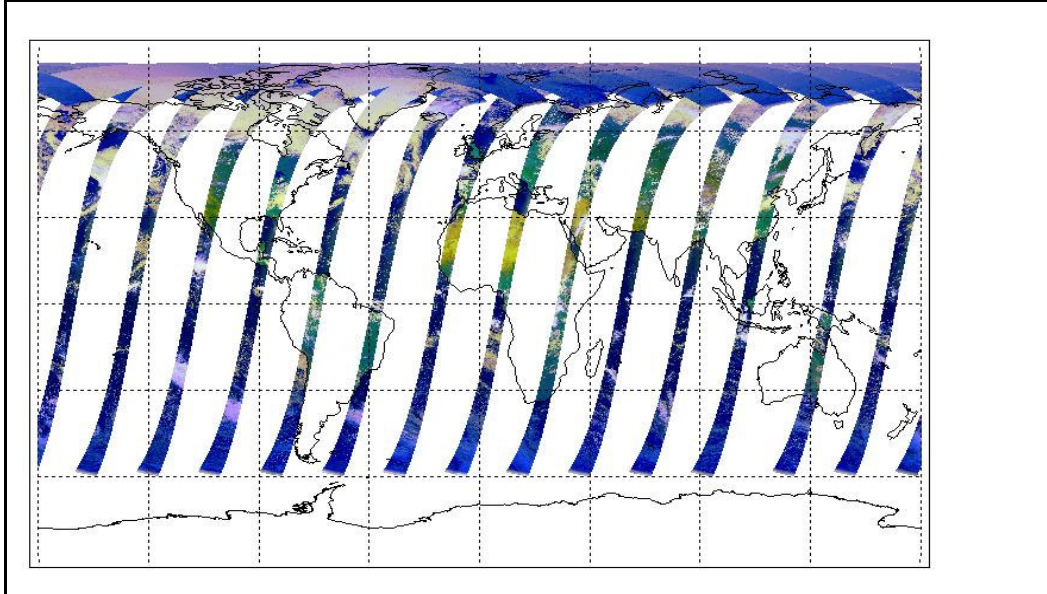

Weekly

Latest version of the weekly RAL report on: **12-May-09**

Out of date by: **15 days**

Report Date 27-Apr-09

Anomalies Mean jitter: -1140/orbit - worst case -1400/orbit (deteriorating slightly wrt last week). No AATSR data transmitted between April 28 (1303h UTC) and April 29 (1027h UTC). AATSR was out of MEASUREMENT mode between 1014h and 1027h (April 29) for Envisat HSM reset.

FLAG

Browse Map

Map of browse products for: **11-May-09**