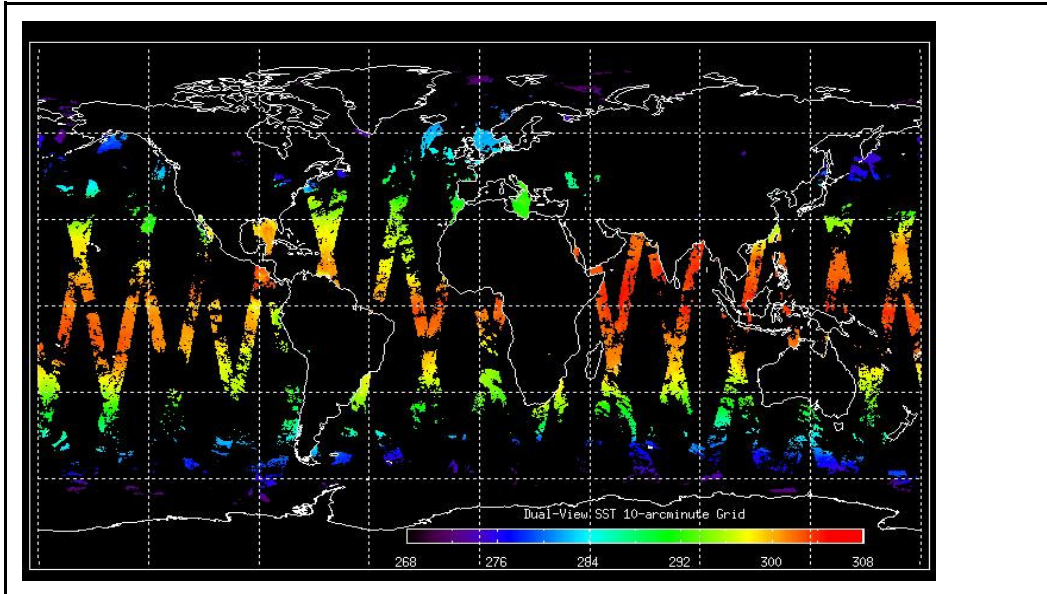

Meteo Map

Map of meteo products for: **11-May-09**