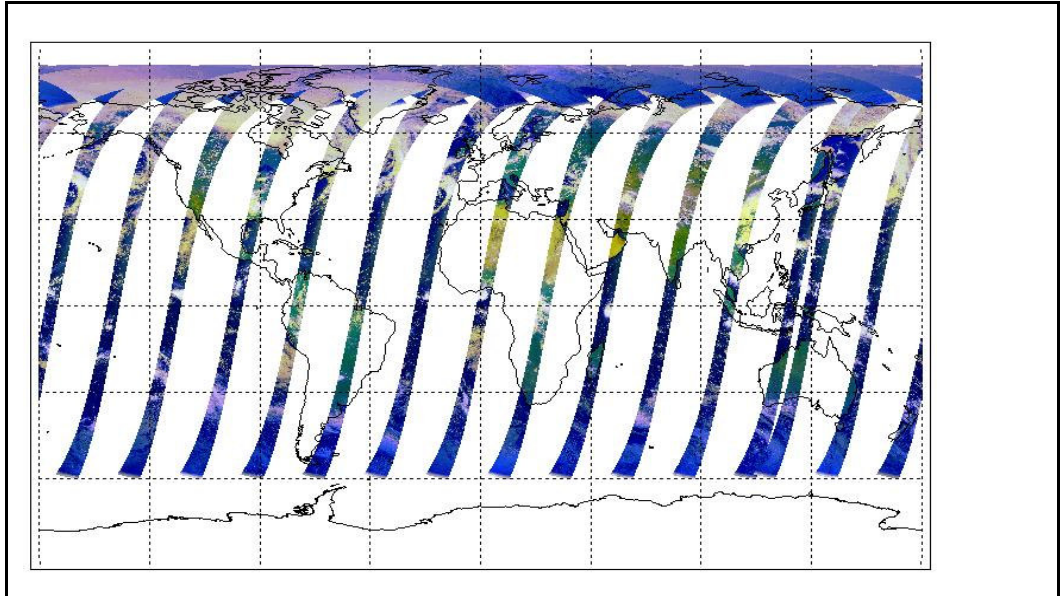

37604	10-May-09	High Jitter
37605	10-May-09	High Jitter

FLAG
FLAG

Weekly

Latest version of the weekly RAL report on: **11-May-09**

Out of date by: **14 days**

FLAG

Report Date	27-Apr-09
Anomalies	Mean jitter: -1140/orbit - worst case -1400/orbit (deteriorating slightly wrt last week). No AATSR data transmitted between April 28 (1303h UTC) and April 29 (1027h UTC). AATSR was out of MEASUREMENT mode between 1014h and 1027h (April 29) for Envisat HSM reset.

Browse Map

Map of browse products for: **10-May-09**