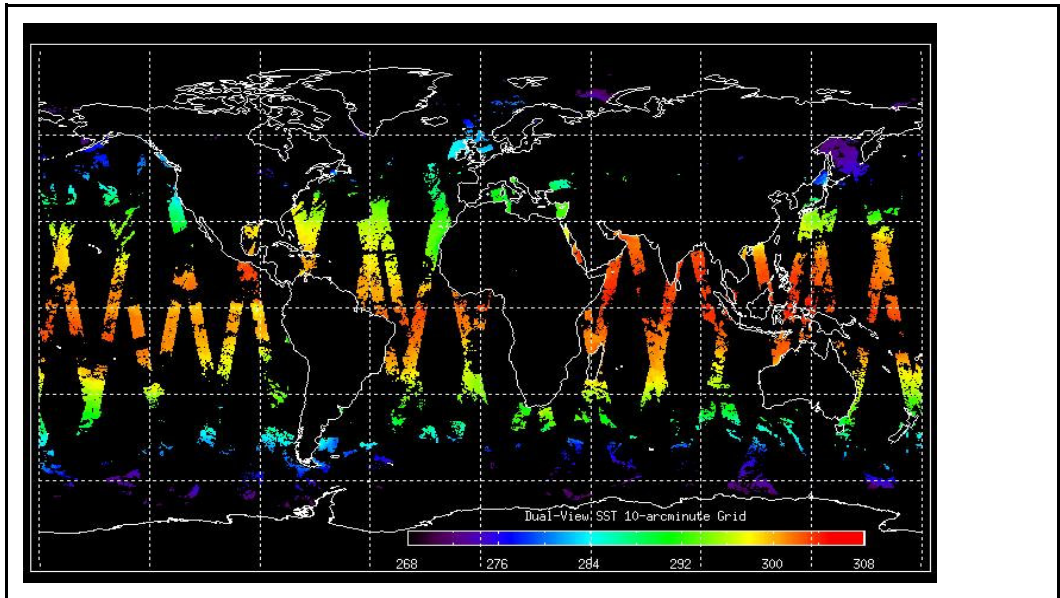

Meteo Map

Map of meteo products for: **10-May-09**