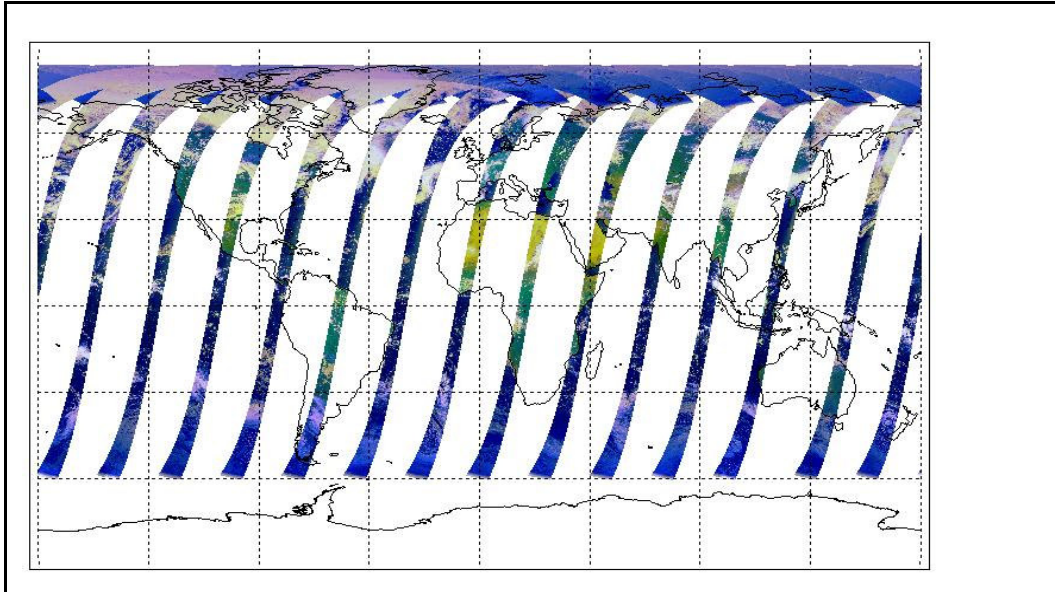

37589	09-May-09	High Jitter
37590	09-May-09	High Jitter
37591	09-May-09	High Jitter

FLAG
FLAG
FLAG

Weekly

Latest version of the weekly RAL report on: **11-May-09**

Out of date by: **14 days**

FLAG

Report Date	27-Apr-09
Anomalies	Mean Jitter: -1140/orbit - worst case -1400/orbit (deteriorating slightly wrt last week). No AATSR data transmitted between April 28 (1303h UTC) and April 29 (1027h UTC). AATSR was out of MEASUREMENT mode between 1014h and 1027h (April 29) for Envisat HSM reset.

Browse Map

Map of browse products for: **09-May-09**