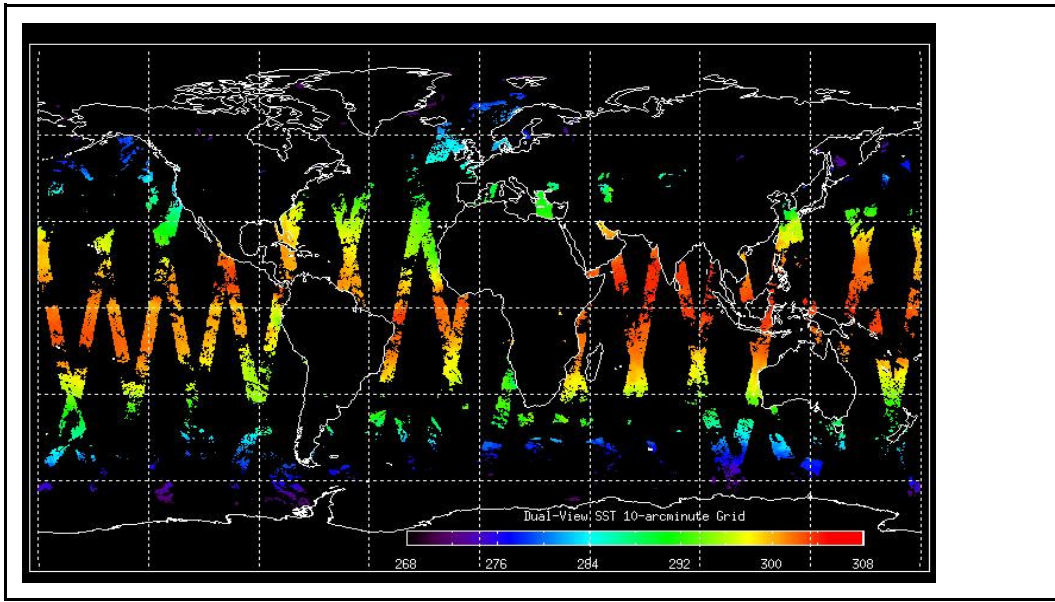

Meteo Map

Map of meteo products for: **09-May-09**