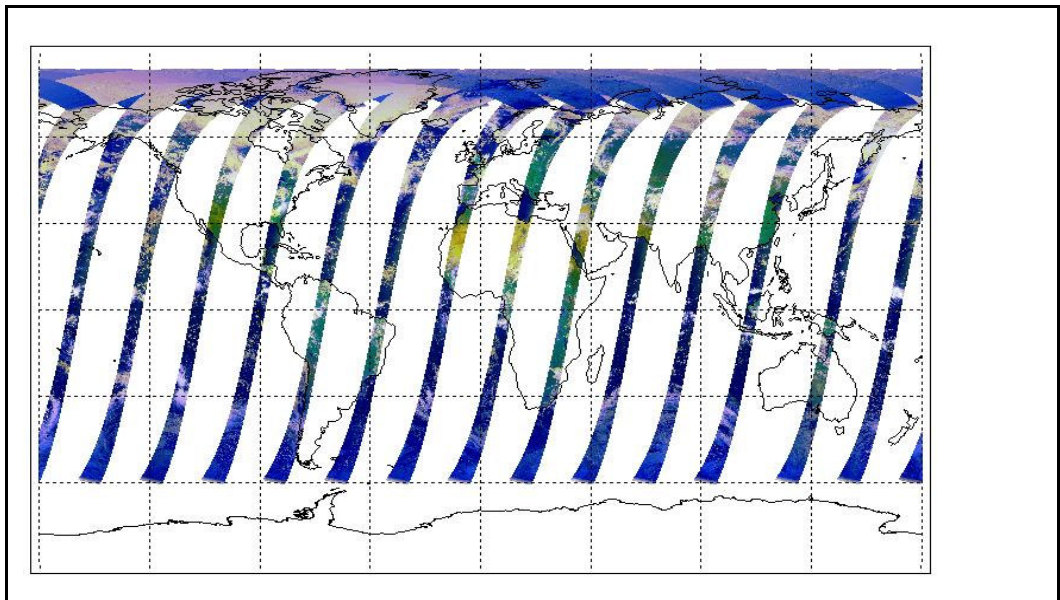

37575	08-May-09	High Jitter
37576	08-May-09	High Jitter

FLAG
FLAG

Weekly

Latest version of the weekly RAL report on: **11-May-09**

Out of date by: **14 days**

FLAG

Report Date	27-Apr-09
Anomalies	Mean Jitter: -1140/orbit - worst case -1400/orbit (deteriorating slightly wrt last week). No AATSR data transmitted between April 28 (1303h UTC) and April 29 (1027h UTC). AATSR was out of MEASUREMENT mode between 1014h and 1027h (April 29) for Envisat HSM reset.

Browse Map

Map of browse products for: **08-May-09**