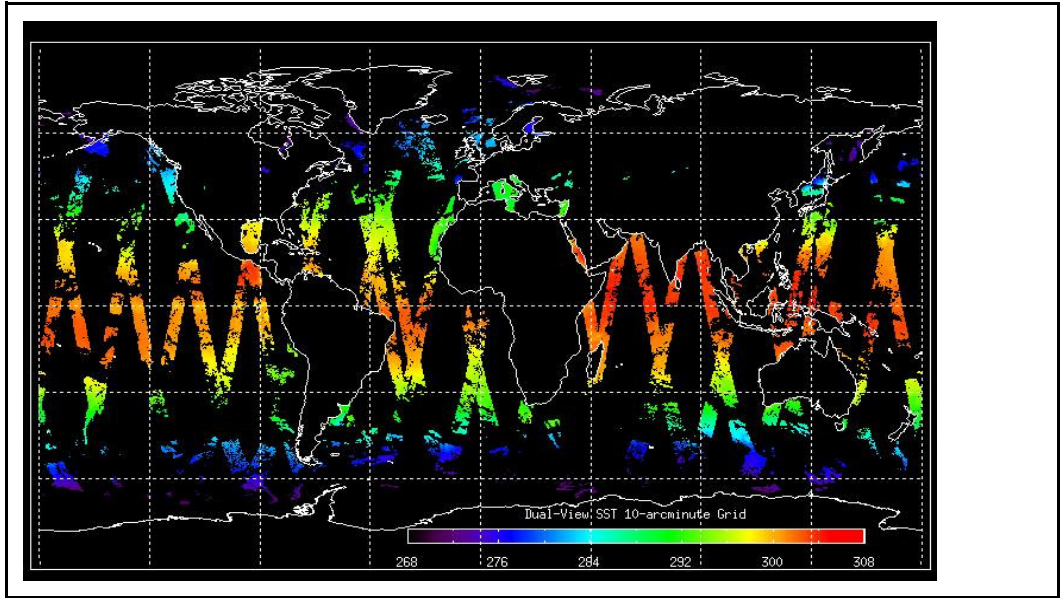

Meteo Map

Map of meteo products for: **07-May-09**