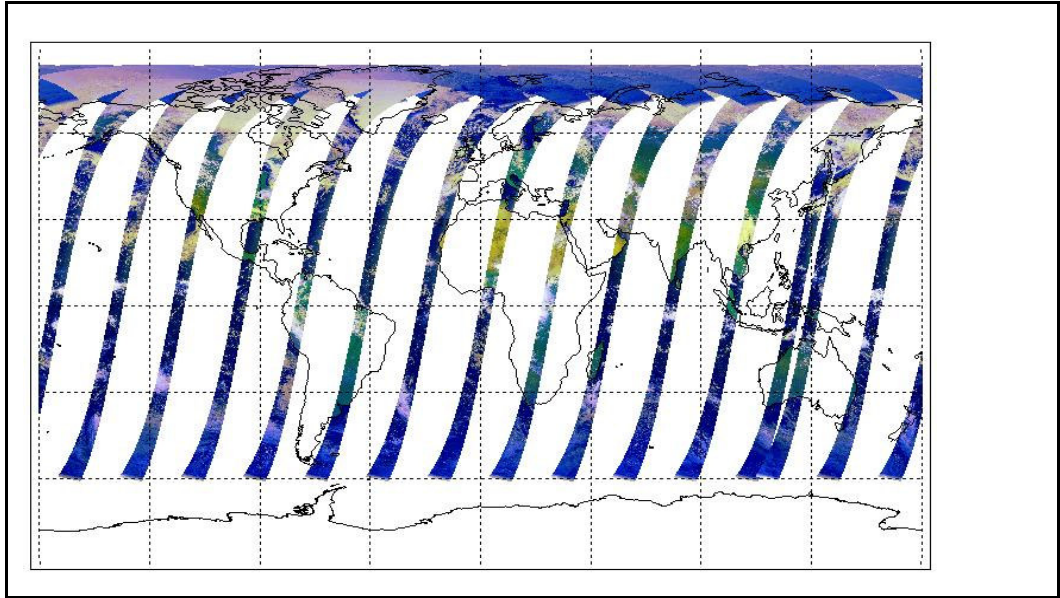

37561	07-May-09	24 AGO Loop changes, High Jitter
37562	07-May-09	High Jitter

FLAG
FLAG

Weekly

Latest version of the weekly RAL report on: **08-May-09**

Out of date by: **11 days**

FLAG

Report Date	27-Apr-09
Anomalies	Mean Jitter: -1140/orbit - worst case -1400/orbit (deteriorating slightly wrt last week). No AATSR data transmitted between April 28 (1303h UTC) and April 29 (1027h UTC). AATSR was out of MEASUREMENT mode between 1014h and 1027h (April 29) for Envisat HSM reset.

Browse Map

Map of browse products for: **07-May-09**