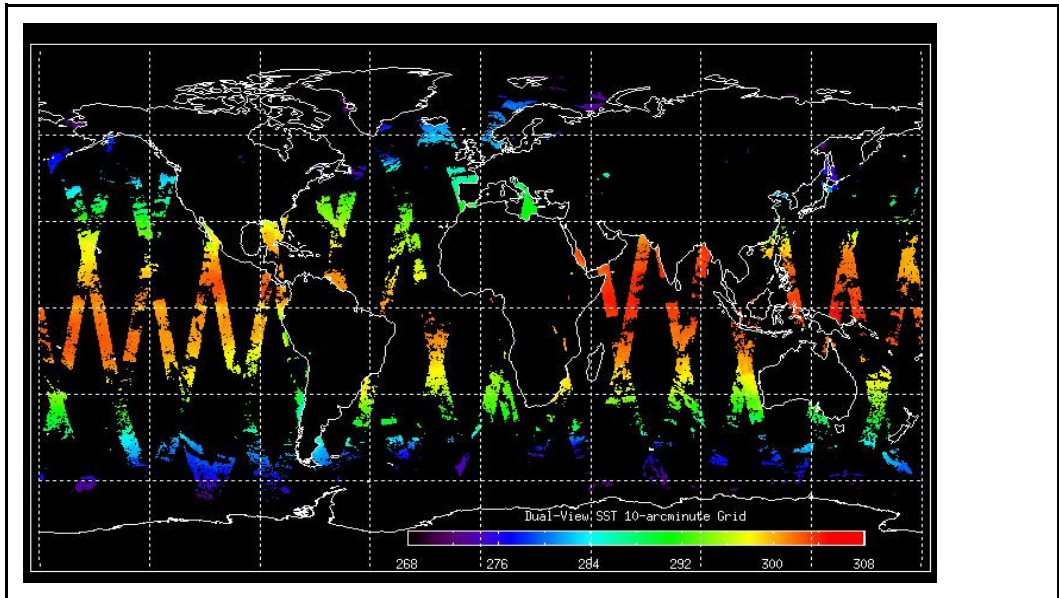

Meteo Map

Map of meteo products for: **05-May-09**