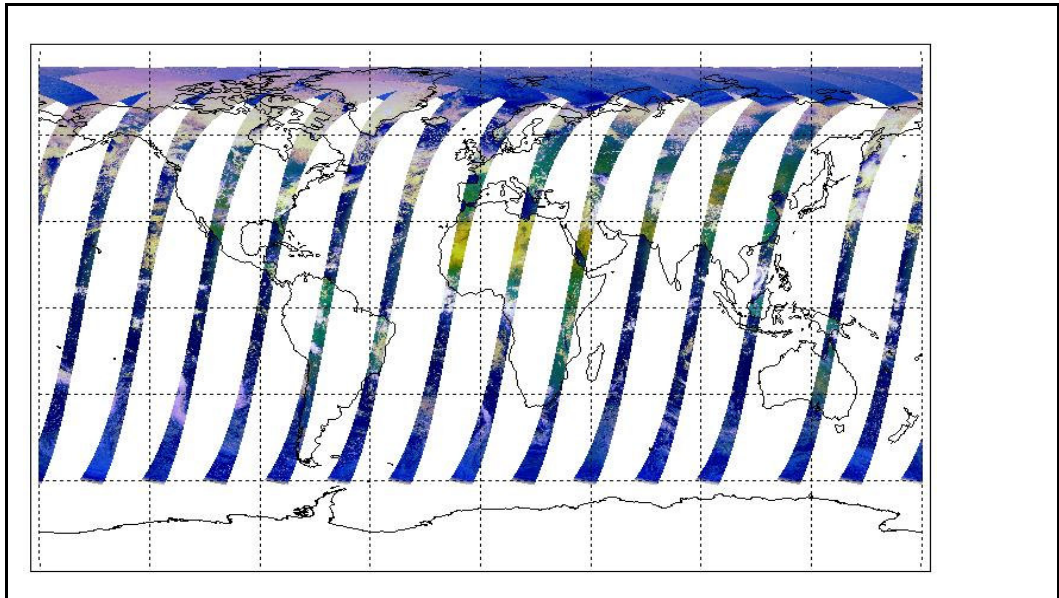

37532	05-May-09	High Jitter
37533	05-May-09	High Jitter

FLAG
FLAG

Weekly

Latest version of the weekly RAL report on: **06-May-09**

Out of date by: **16 days**

FLAG

Report Date	20-Apr-09
Anomalies	Black-body cross-over test completed successfully April 21 (0753h) through April 23 (0831h). Mean Jitter: -1090/orbit - worst case -1370/orbit (deteriorating slightly wrt last week)

Browse Map

Map of browse products for: **05-May-09**