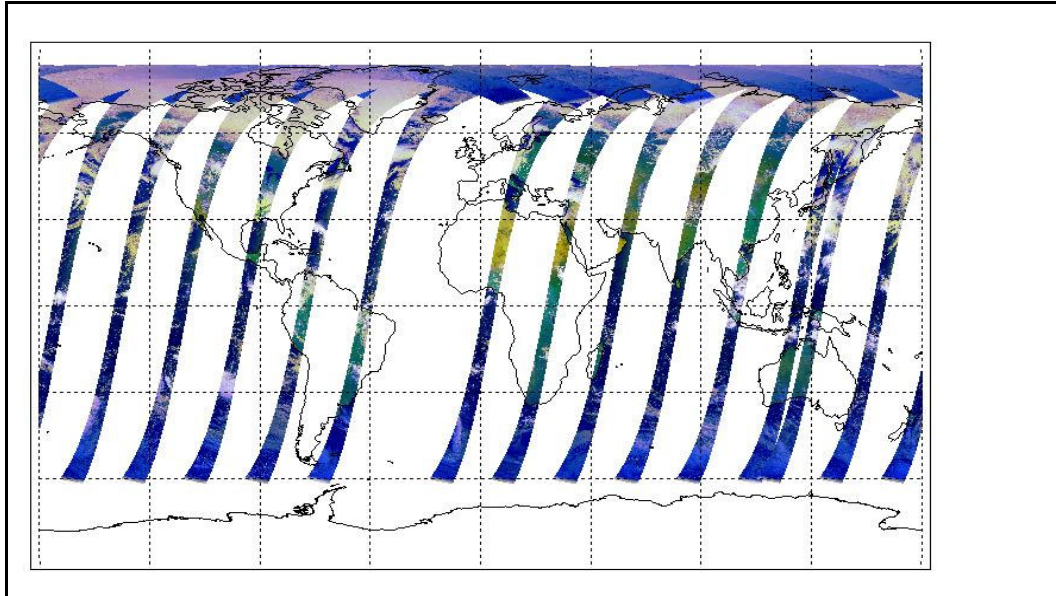

37518	04-May-09	High Jitter
37519	04-May-09	High Jitter

FLAG
FLAG

Weekly

Latest version of the weekly RAL report on: **05-May-09**

Out of date by: **15 days**

FLAG

Report Date	20-Apr-09
Anomalies	Black-body cross-over test completed successfully April 21 (0753h) through April 23 (0831h). Mean Jitter: -1090/orbit - worst case -1370/orbit (deteriorating slightly wrt last week)

Browse Map

Map of browse products for: **04-May-09**