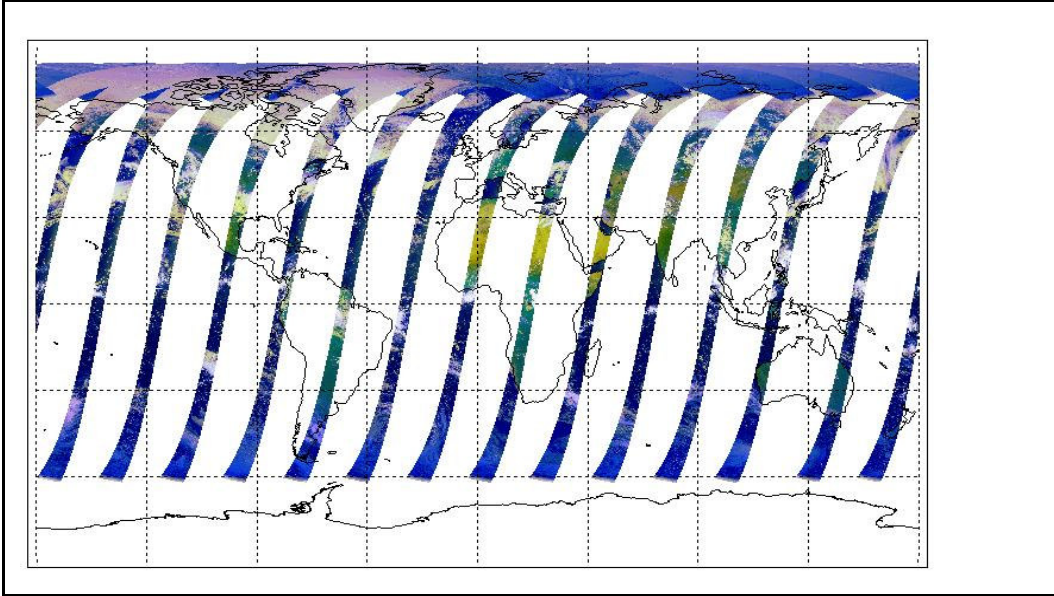

Weekly

Latest version of the weekly RAL report on: 05-May-09

Out of date by: 15 days

FLAG

Report Date	20-Apr-09
Anomalies	Black-body cross-over test completed successfully April 21 (0753h) through April 23 (0831h). Mean Jitter: -1090/orbit - worst case -1370/orbit (deteriorating slightly wrt last week)

Browse Map

Map of browse products for: 03-May-09