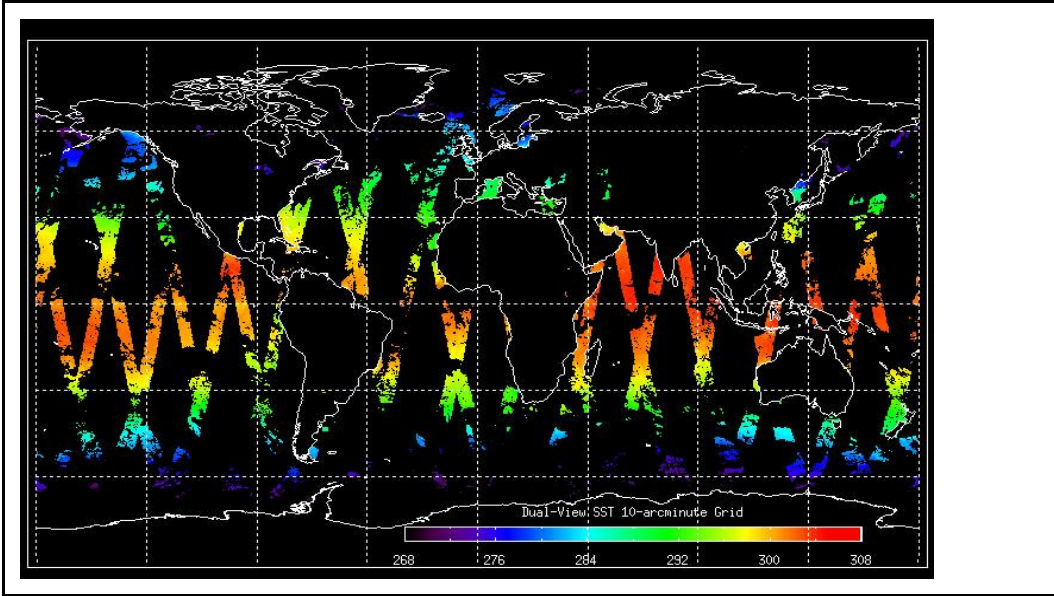

Meteo Map

Map of meteo products for: 03-May-09