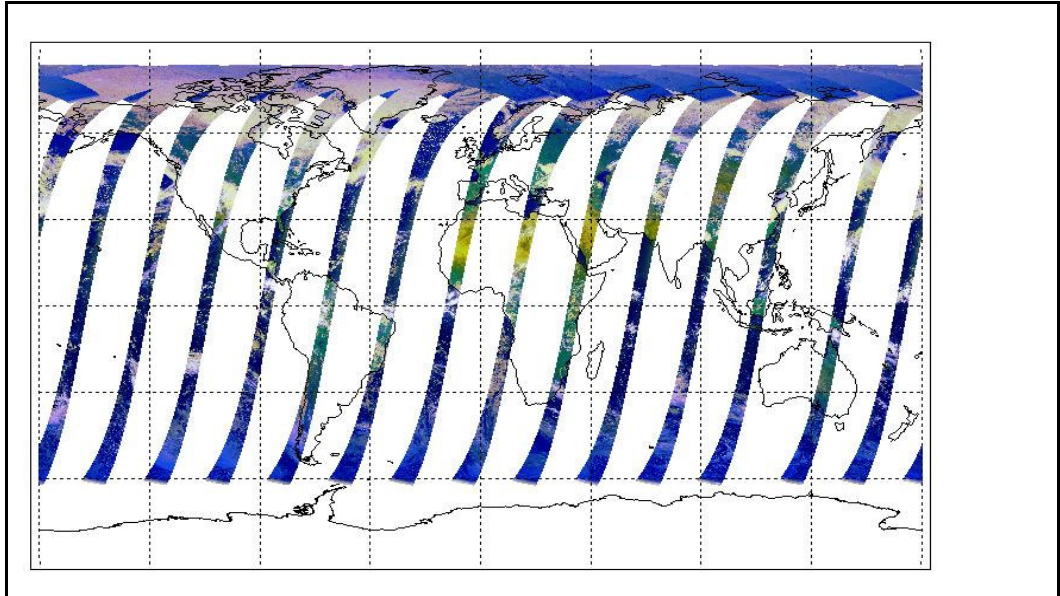

37489	02-May-09	High Jitter
37490	02-May-09	High Jitter

FLAG
FLAG

Weekly

Latest version of the weekly RAL report on: **05-May-09**

Out of date by: **15 days**

FLAG

Report Date	20-Apr-09	
Anomalies	Black-body cross-over test completed successfully April 21 (0753h) through April 23 (0831h). Mean Jitter: -1090/orbit - worst case -1370/orbit (deteriorating slightly wrt last week)	

Browse Map

Map of browse products for: **02-May-09**