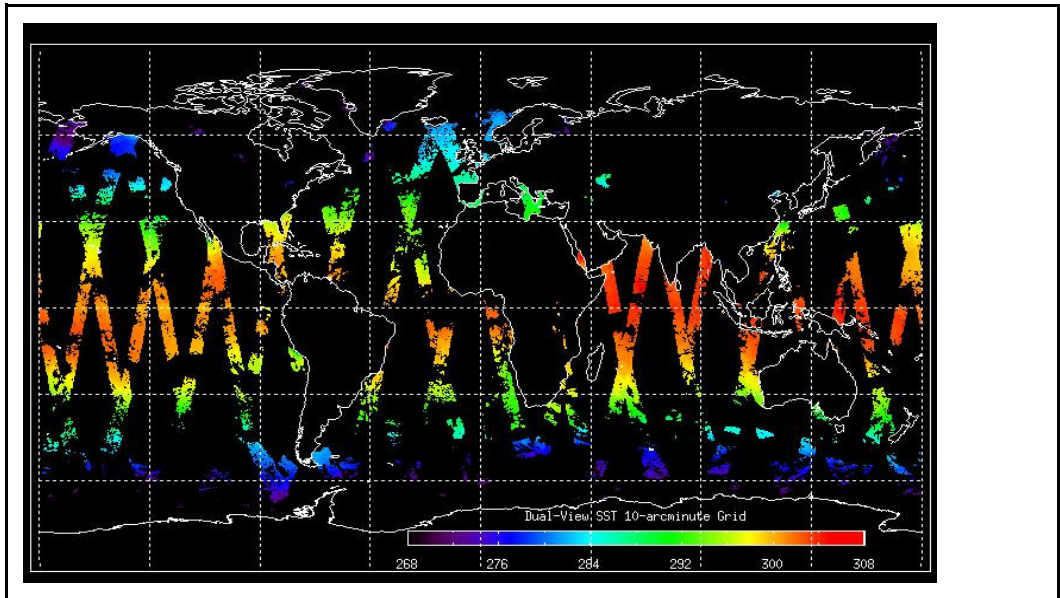

Meteo Map

Map of meteo products for: **02-May-09**