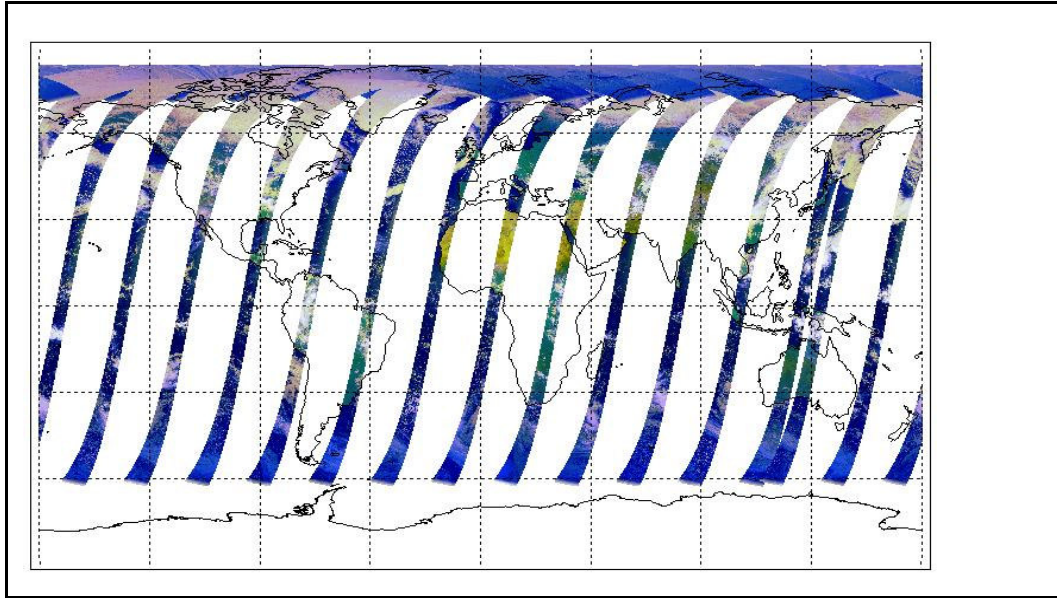

37474	01-May-09	High Jitter
37475	01-May-09	High Jitter
37476	01-May-09	High Jitter

FLAG
FLAG
FLAG

Weekly

Latest version of the weekly RAL report on: **05-May-09**

Out of date by: **15 days**

Report Date	20-Apr-09	
Anomalies	Black-body cross-over test completed successfully April 21 (07:53h) through April 23 (08:31h).	Mean Jitter: -1090/orbit - worst case -1370/orbit (deteriorating slightly wrt last week)

FLAG

Browse Map

Map of browse products for: **01-May-09**