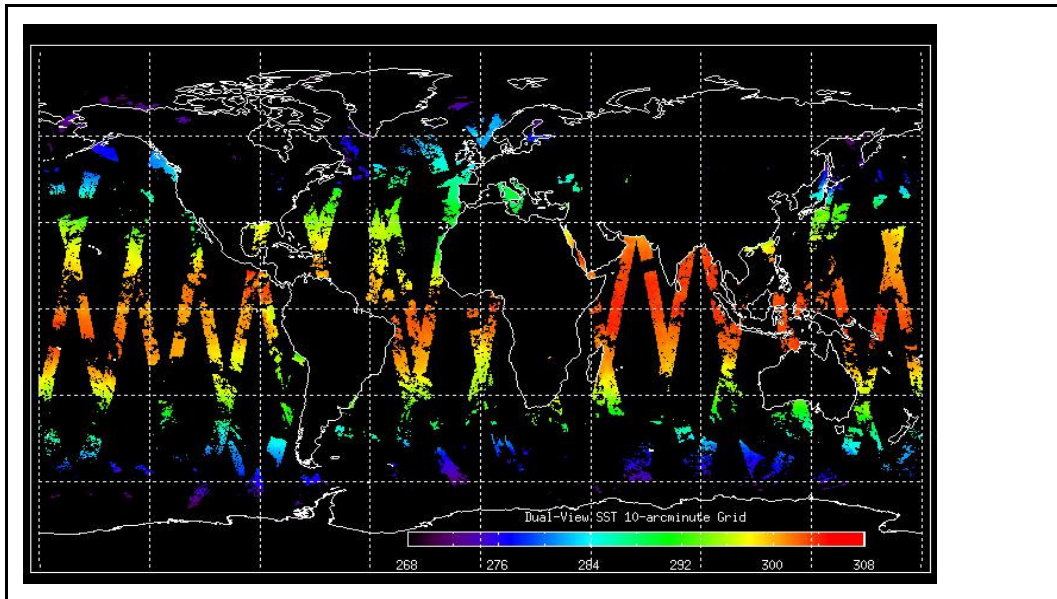

Meteo Map

Map of meteo products for: **01-May-09**