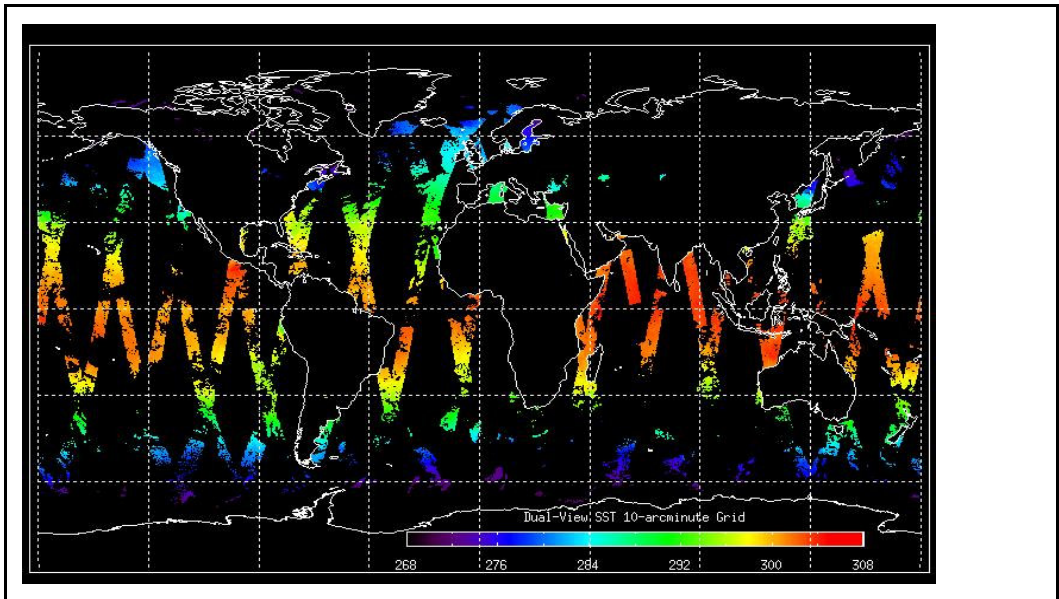

Meteo Map

Map of meteo products for: **30-Apr-09**