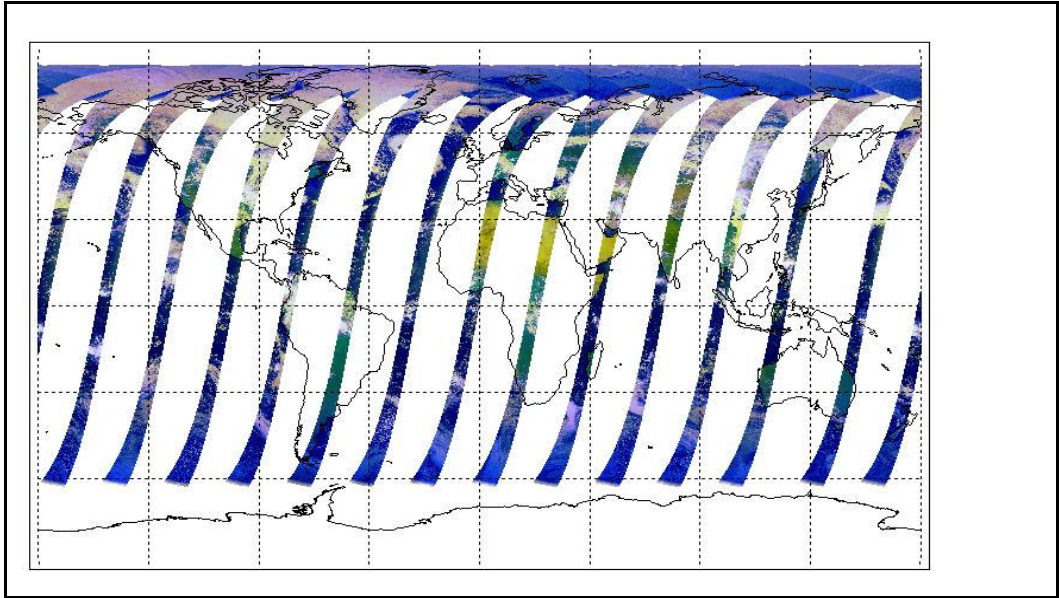

Weekly

Latest version of the weekly RAL report on: **01-May-09**

Out of date by: **11 days**

FLAG

Report Date 20-Apr-09

Anomalies Black-body cross-over test completed successfully April 21 (07:53h) through April 23 (08:31h). Mean Jitter: -1090/orbit - worst case -1370/orbit (deteriorating slightly wrt last week)

Browse Map

Map of browse products for: **30-Apr-09**