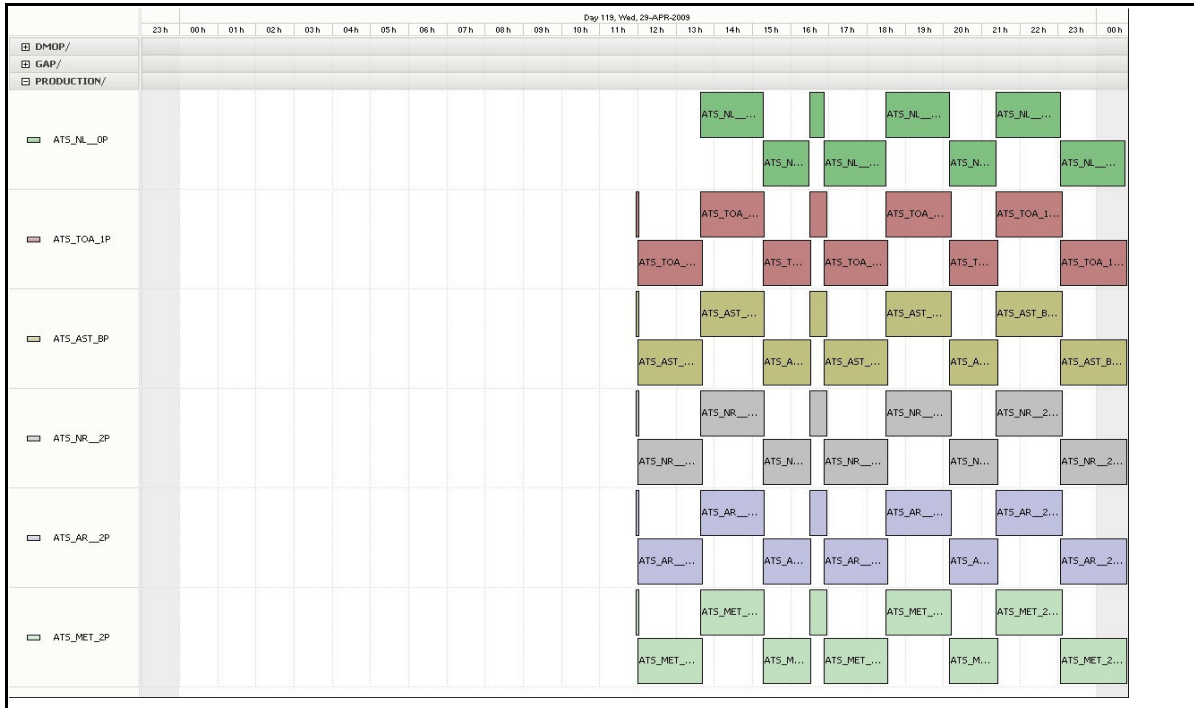

IDEAS Daily Check of AATSR Data

29-Apr-09

DATA ACQUISITION DATE: 29-Apr-09
INSPECTION DATE: 30-Apr-09

--> Go to 'Product Generation' sheet to select date

Previous Instrument Operational Events	
24-Apr-09	Nothing planned
25-Apr-09	Nothing planned
26-Apr-09	Nothing planned
27-Apr-09	Nothing planned
28-Apr-09	Envisat satellite data transmission is interrupted since 28 April 2009, 13:00 UTC.

Upcoming Instrument Operational Events	
29-Apr-09	Envisat satellite data transmission is interrupted since 28 April 2009, 13:00 UTC. Maintenance at PDHS-K 0900-1400h.
30-Apr-09	Nothing planned
01-May-09	Nothing planned
02-May-09	Nothing planned
03-May-09	Nothing planned

Daily Gantt Chart

Comments: No L0+ data before ~1200h

FLAG

RA Products

Data acquisition date: 29-Apr-09 Inspection date: 30-Apr-09

Total # MET Products: 10
Total # L1 Products: 10
Total # L2P Products: 10

Server Availability: Nominal

Comments: None

Browse Products

Data acquisition date: 29-Apr-09 Inspection date: 30-Apr-09

Source: EDS

Comments: Orbits 37439-51 unavailable. Orbit 37454 significantly shorter than expected.

Instrument Health

Daily

List of all QA orbit summary files deposited on: 29-Apr-09

Orbit #	Acquired	Comments
37430	28-Apr-09	High Jitter
37433	28-Apr-09	High Jitter
37434	28-Apr-09	24 AGO Loop changes, High Jitter
37435	28-Apr-09	High Jitter
37436	28-Apr-09	High Jitter
37437	28-Apr-09	High Jitter
37438	28-Apr-09	12 AGO Loop changes, No viscal peak

FLAG
FLAG
FLAG
FLAG
FLAG
FLAG

Daily status from the RAL EDS web-site on: 30-Apr-09

Current Instrument Status: Nominal
Envisat Platform Status: Nominal