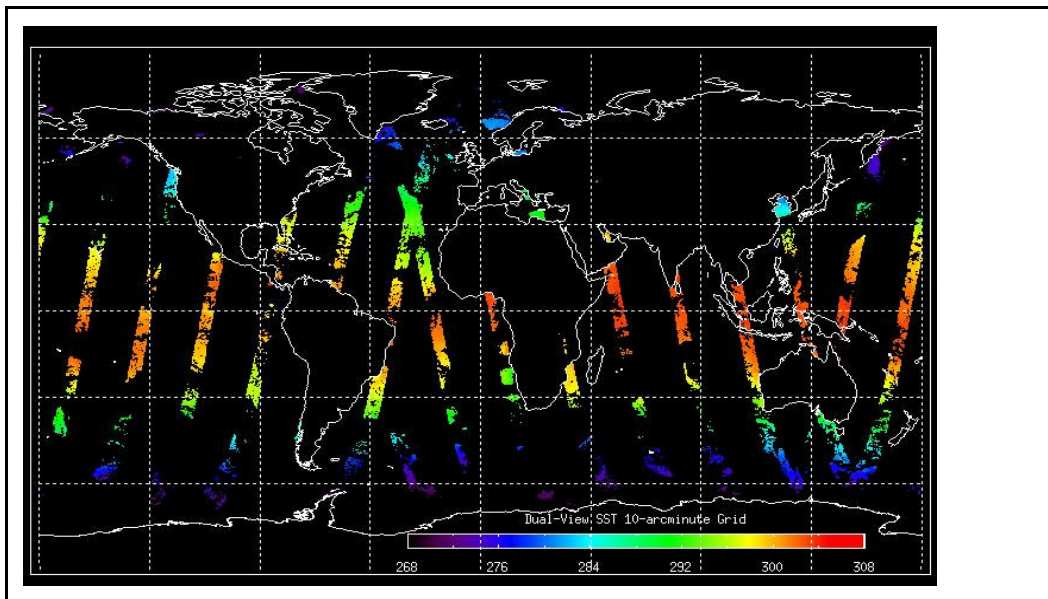

Meteo Map

Map of meteo products for: **29-Apr-09**

Comments Envisat satellite data transmission is interrupted since 28 April 2009, 13:00 UTC - No L0+ data.