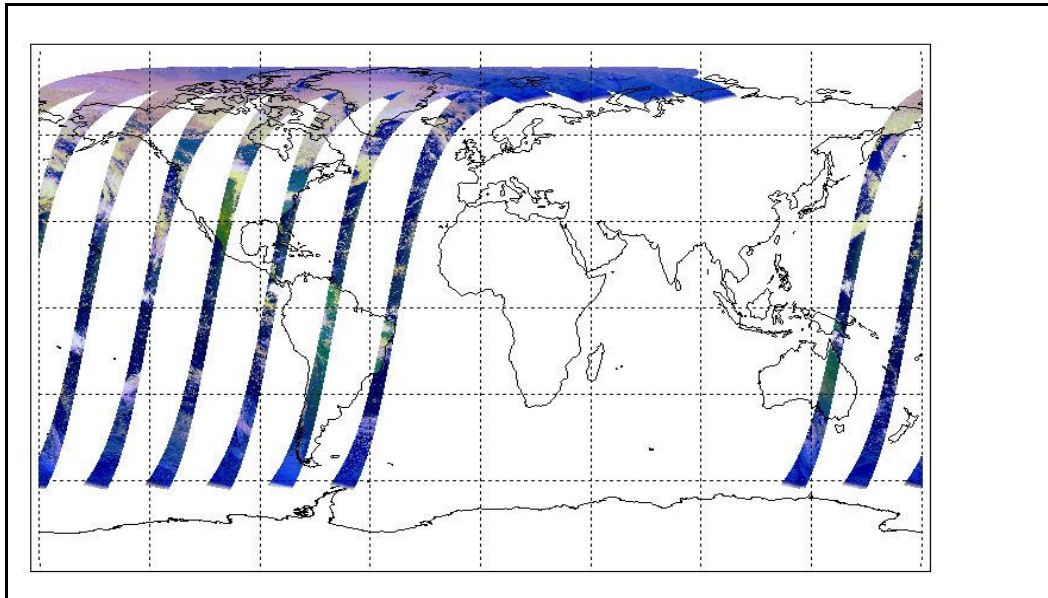

Weekly

Latest version of the weekly RAL report on: **30-Apr-09**

Out of date by: **24 days**

FLAG

Report Date 06-Apr-09

Anomalies AATSR BB cross-over test scheduled: 21 April (0750h) until 23 April (0840h) UTC. Envisat OCM: AATSR out of MEASUREMENT mode from 06 Apr (2344h) until 07 Apr (0650h) UTC. Mean Jitter: -1000/orbit - worst case -1300 /orbit (improving slightly wrt previous report)

Browse Map

Map of browse products for: **29-Apr-09**

Comments Envisat satellite data transmission is interrupted since 28 April 2009, 13:00 UTC - No L0+ data.