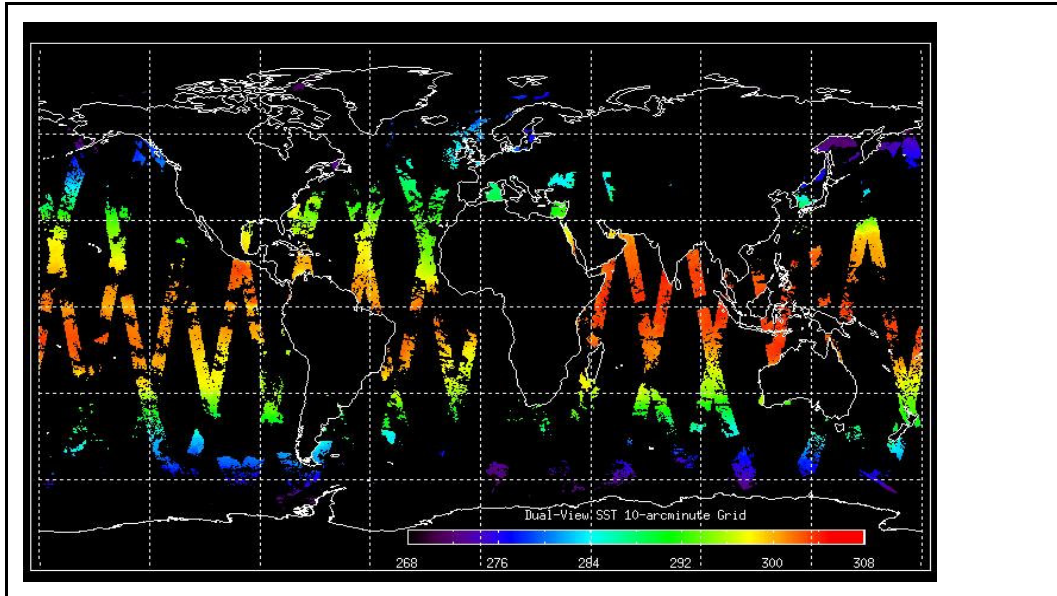

Meteo Map

Map of meteo products for: **27-Apr-09**

Comments Envisat satellite data transmission is interrupted since 28 April 2009, 13:00 UTC - No L0+ data from 1300h onwards