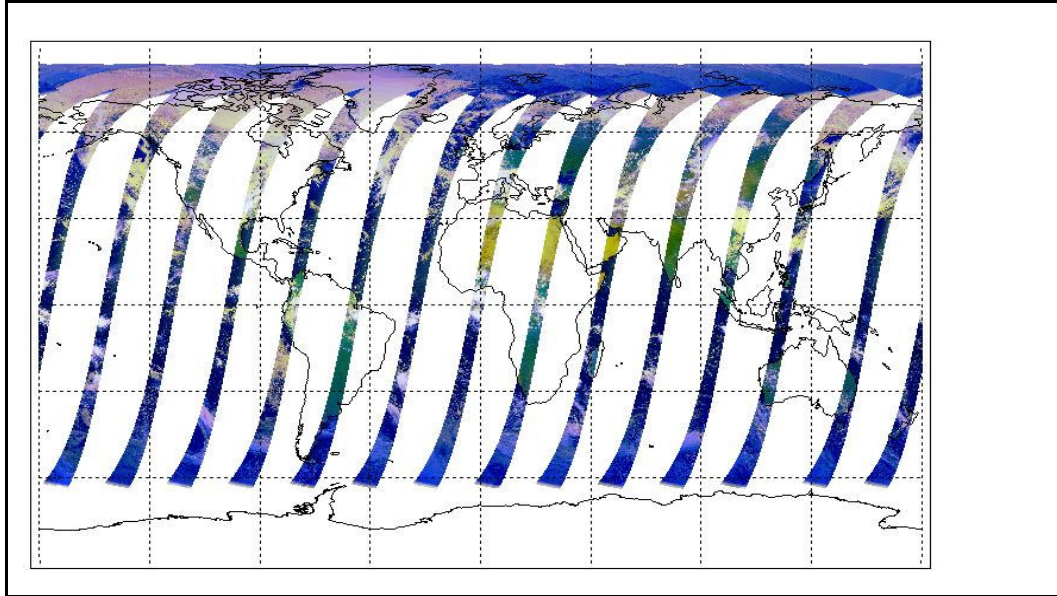

Weekly

Latest version of the weekly RAL report on: **28-Apr-09**

Out of date by: **22 days**

Report Date	06-Apr-09
Anomalies	AATSR BB cross-over test scheduled: 21 April (0750h) until 23 April (0840h) UTC. Envisat OCM: AATSR out of MEASUREMENT mode from 06 Apr (2344h) until 07 Apr (0650h) UTC. Mean Jitter: -1000/orbit - worst case -1300 /orbit (improving slightly wrt previous report)

FLAG

Browse Map

Map of browse products for: **27-Apr-09**

Comments Envisat satellite data transmission is interrupted since 28 April 2009, 13:00 UTC - No L0+ data from 1300h onwards