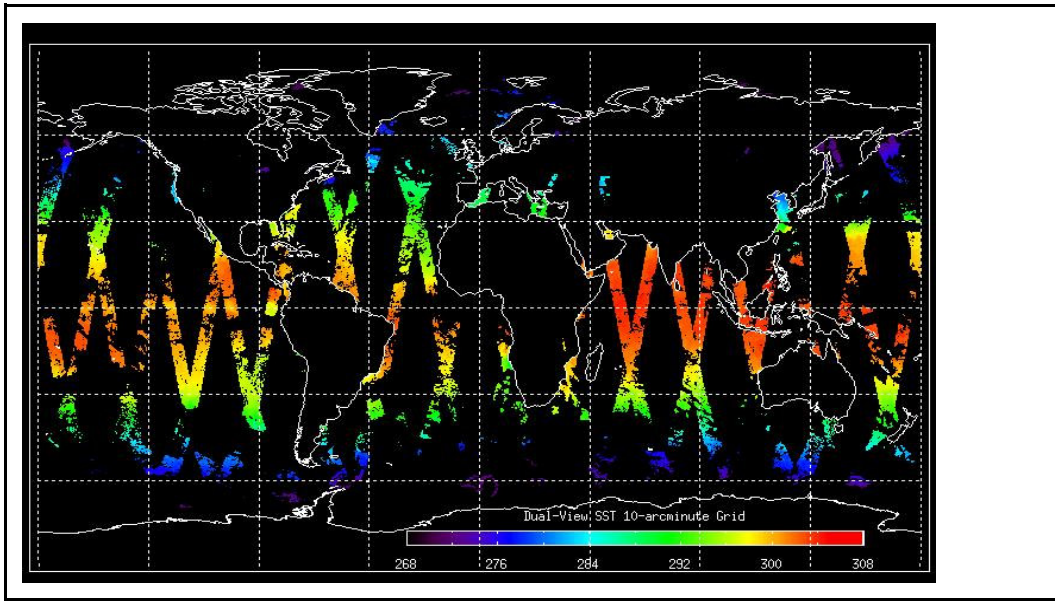

Meteo Map

Map of meteo products for: **26-Apr-09**