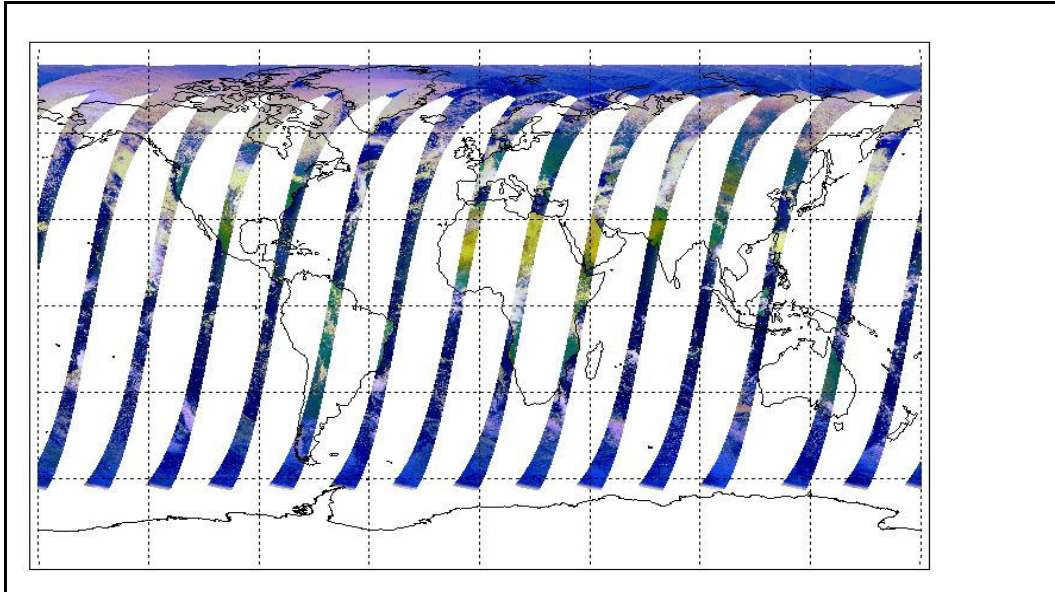

37403	26-Apr-09	High Jitter
37404	26-Apr-09	High Jitter
37405	26-Apr-09	High Jitter

FLAG
FLAG
FLAG

Weekly

Latest version of the weekly RAL report on: **27-Apr-09**

Out of date by: **21 days**

FLAG

Report Date	06-Apr-09
Anomalies	AATSR BB cross-over test scheduled: 21 April (0750h) until 23 April (0840h) UTC. Envisat OCM: AATSR out of MEASUREMENT mode from 06 Apr (2344h) until 07 Apr (0650h) UTC. Mean Jitter: -1000/orbit - worst case -1300 /orbit (improving slightly wrt previous report)

Browse Map

Map of browse products for: **26-Apr-09**