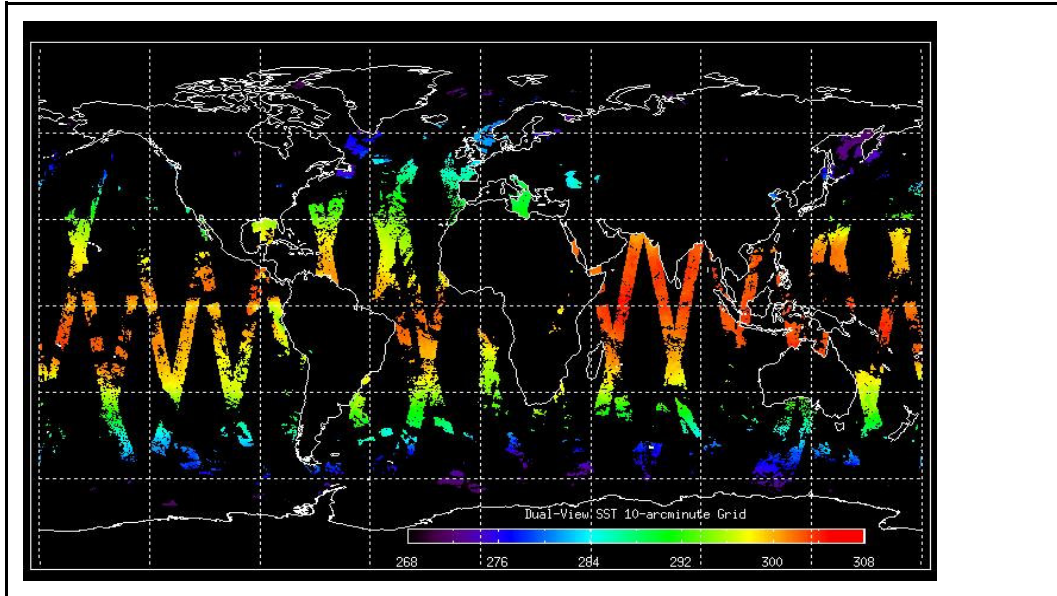

Meteo Map

Map of meteo products for: **25-Apr-09**