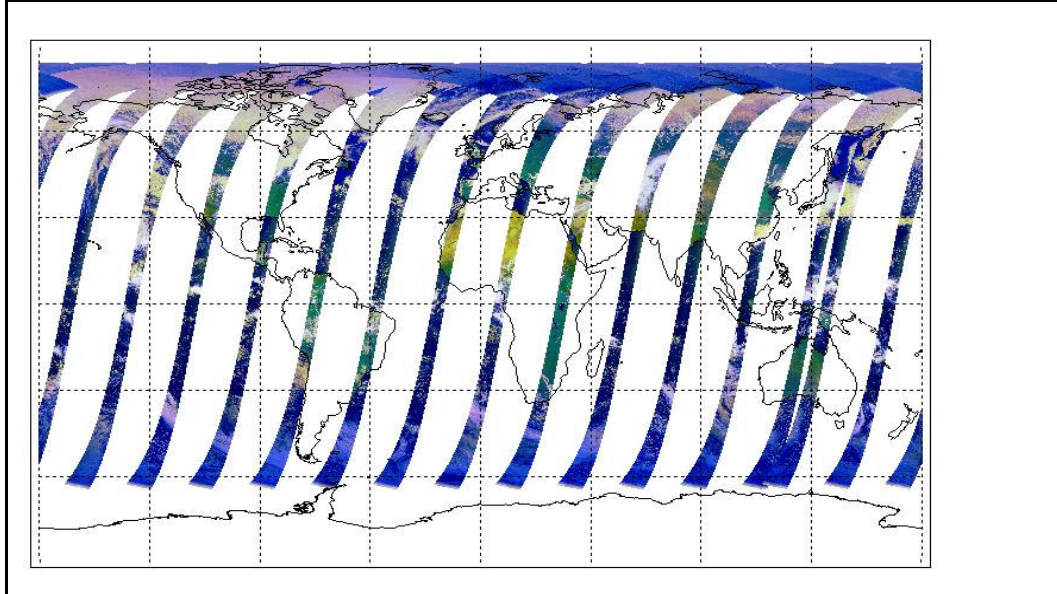

37388	25-Apr-09	High Jitter
37389	25-Apr-09	High Jitter

FLAG
FLAG

Weekly

Latest version of the weekly RAL report on: **27-Apr-09**

Out of date by: **21 days**

FLAG

Report Date	06-Apr-09
Anomalies	AATSR BB cross-over test scheduled: 21 April (0750h) until 23 April (0840h) UTC. Envisat OCM: AATSR out of MEASUREMENT mode from 06 Apr (2344h) until 07 Apr (0650h) UTC. Mean Jitter: -1000/orbit - worst case -1300 /orbit (improving slightly wrt previous report)

Browse Map

Map of browse products for: **25-Apr-09**