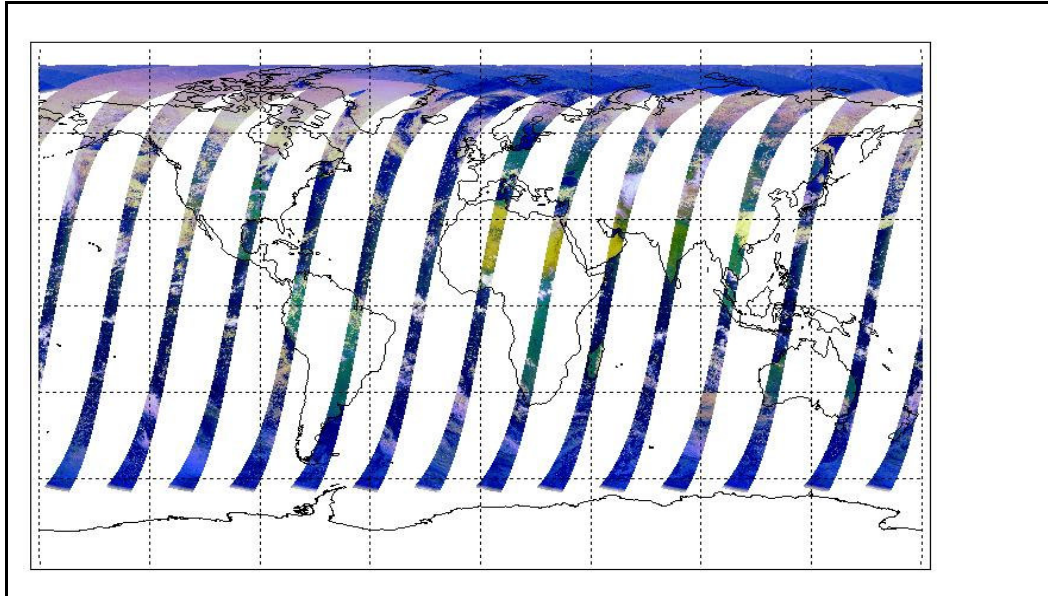

37375	24-Apr-09	High Jitter
37376	24-Apr-09	49 AGO Loop Changes, High Jitter

FLAG
FLAG

Weekly

Latest version of the weekly RAL report on: **27-Apr-09**

Out of date by: **21 days**

FLAG

Report Date	06-Apr-09
Anomalies	AATSR BB cross-over test scheduled: 21 April (0750h) until 23 April (0840h) UTC. Envisat OCM: AATSR out of MEASUREMENT mode from 06 Apr (2344h) until 07 Apr (0650h) UTC. Mean Jitter: -1000/orbit - worst case -1300 /orbit (improving slightly wrt previous report)

Browse Map

Map of browse products for: **24-Apr-09**