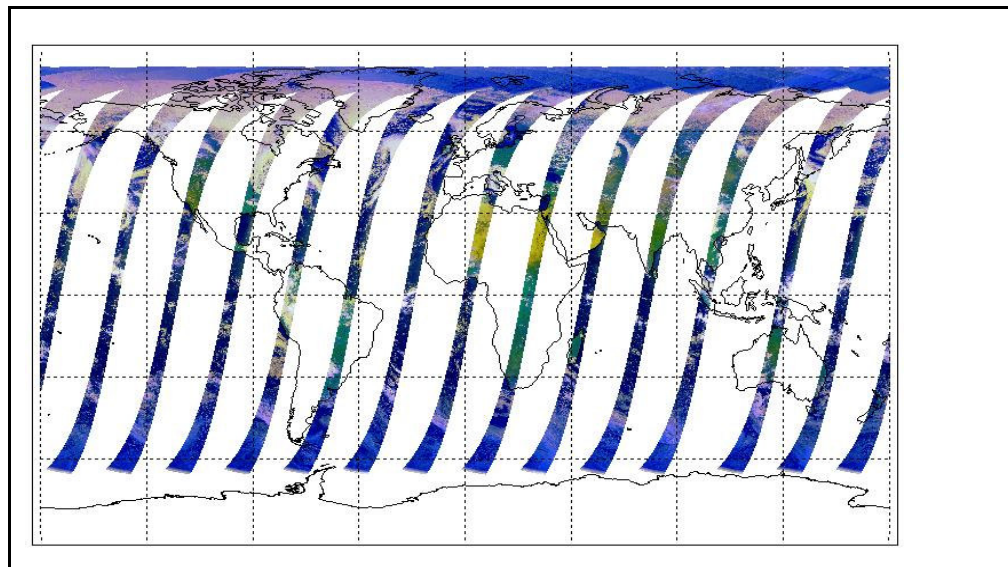

Weekly

Latest version of the weekly RAL report on: **22-Apr-09**

Out of date by: **16 days**

FLAG

Report Date 06-Apr-09

Browse Map

Map of browse products for: **21-Apr-09**