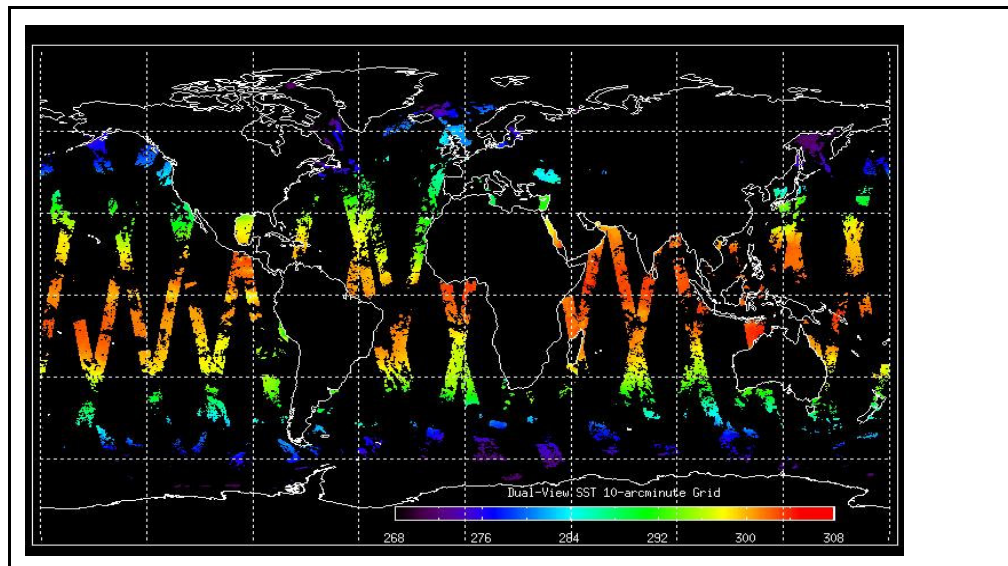

Meteo Map

Map of meteo products for: **21-Apr-09**