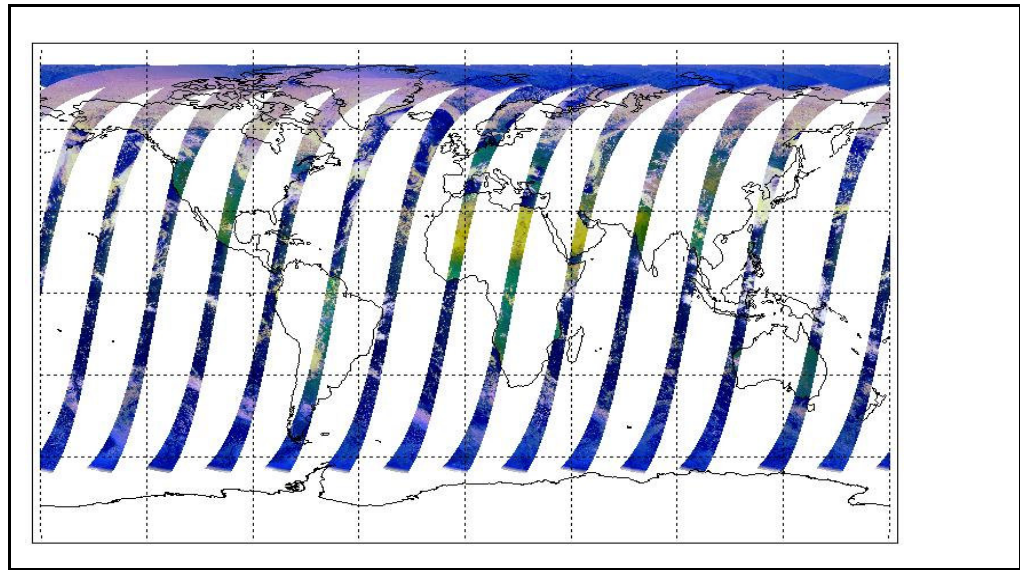

Weekly

Latest version of the weekly RAL report on: **21-Apr-09**

Out of date by: **22 days**

FLAG

Report Date	30-Mar-09
Anomalies	Envisat OCM: AATSR out of MEASUREMENT mode from April 06 (2344h) - April 07 (0650h) . AATSR black-body cross-over test scheduled for April 21 (0750h) to April 23 (0840h). Mean Jitter: ~1030/orbit - worst case ~1400/orbit (little change wrt last week)

Browse Map

Map of browse products for: **20-Apr-09**