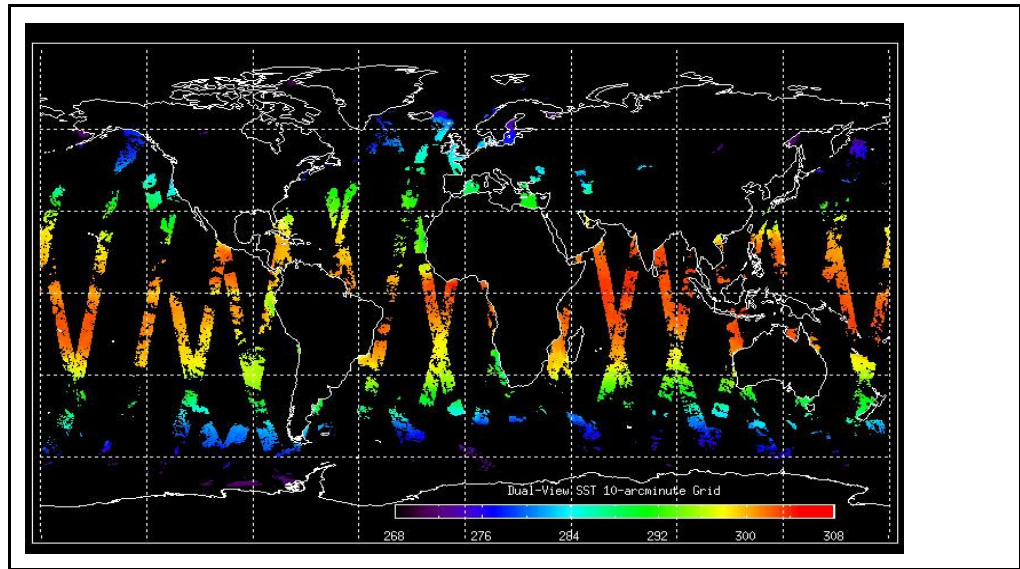

Meteo Map

Map of meteo products for: **20-Apr-09**