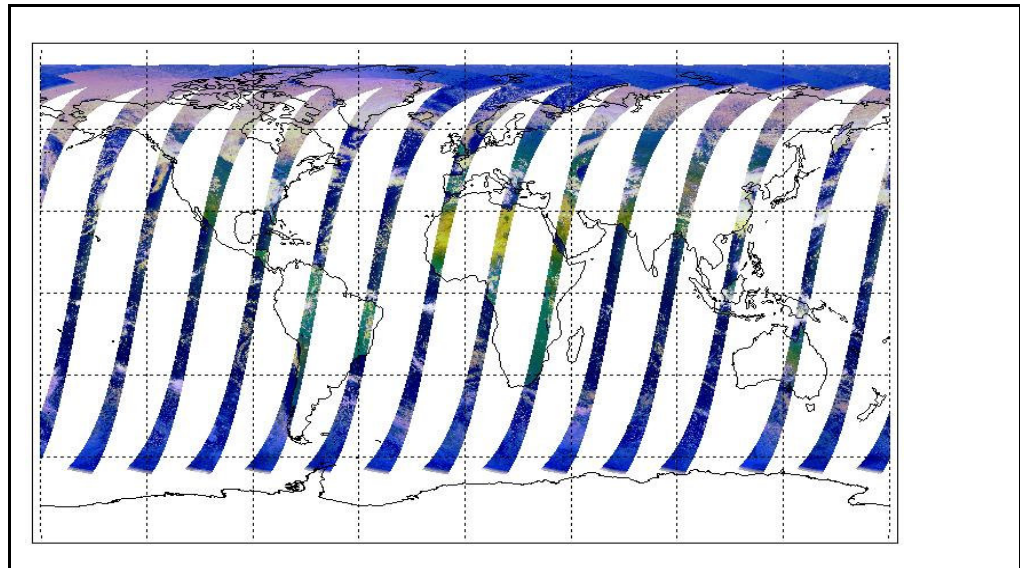

Weekly

Latest version of the weekly RAL report on: **20-Apr-09**

Out of date by: **21 days**

FLAG

Report Date 30-Mar-09

Browse Map

Map of browse products for: **19-Apr-09**