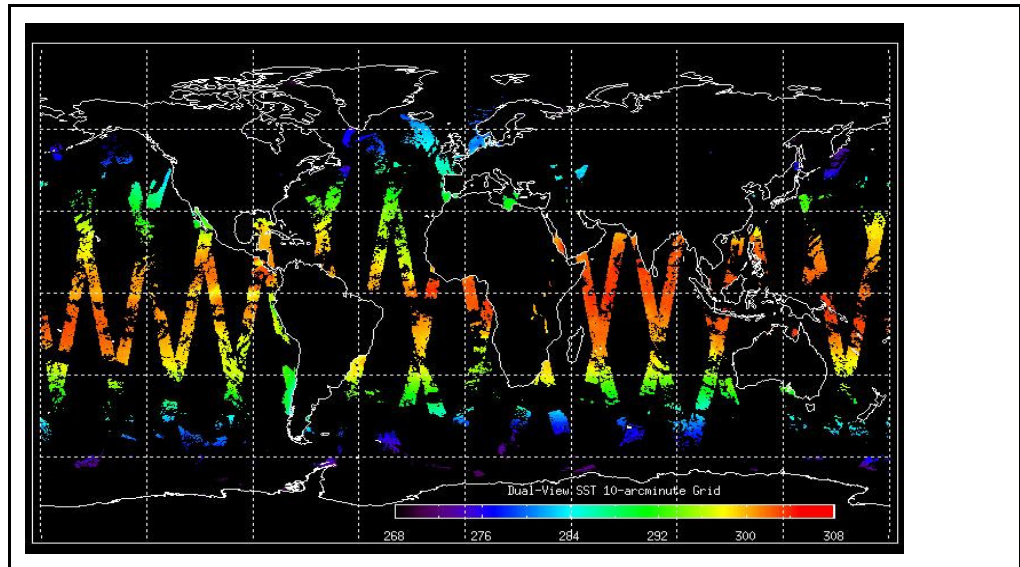

Meteo Map

Map of meteo products for: **19-Apr-09**