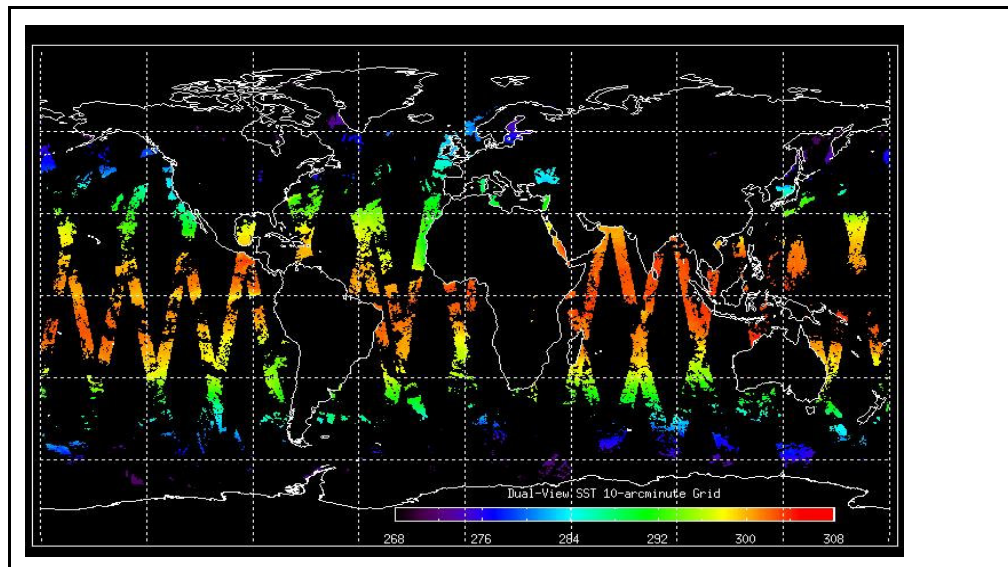

Meteo Map

Map of meteo products for: **18-Apr-09**