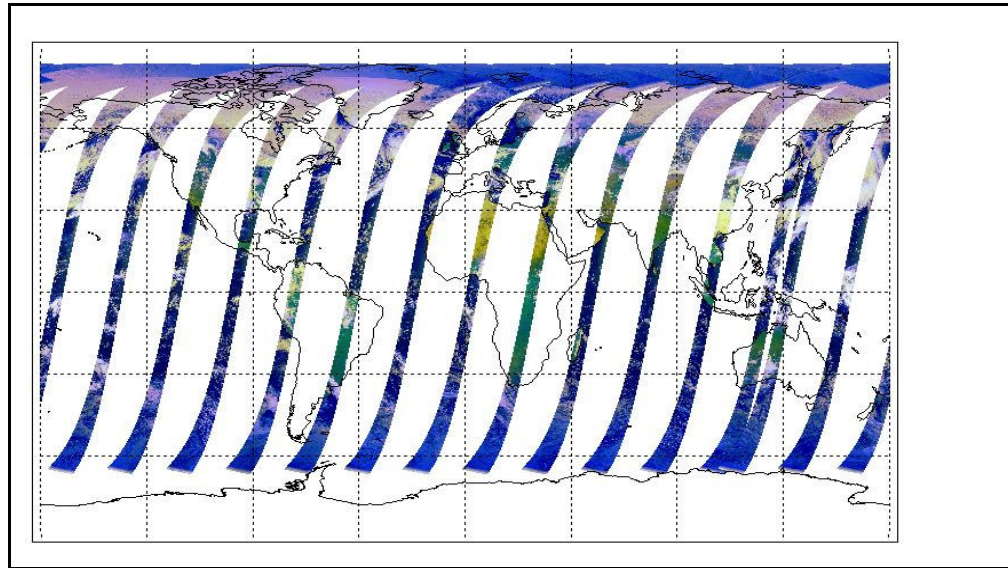

37289	18-Apr-09	High Jitter
37290	18-Apr-09	High Jitter

FLAG
FLAG

Weekly

Latest version of the weekly RAL report on: **20-Apr-09**

Out of date by: **21 days**

FLAG

Report Date	30-Mar-09
Anomalies	Envisat OCM: AATSR out of MEASUREMENT mode from April 06 (2344h) - April 07 (0650h) . AATSR black-body cross-over test scheduled for April 21 (0750h) to April 23 (0840h). Mean Jitter: ~1030/orbit - worst case ~1400/orbit (little change wrt last week)

Browse Map

Map of browse products for: **18-Apr-09**